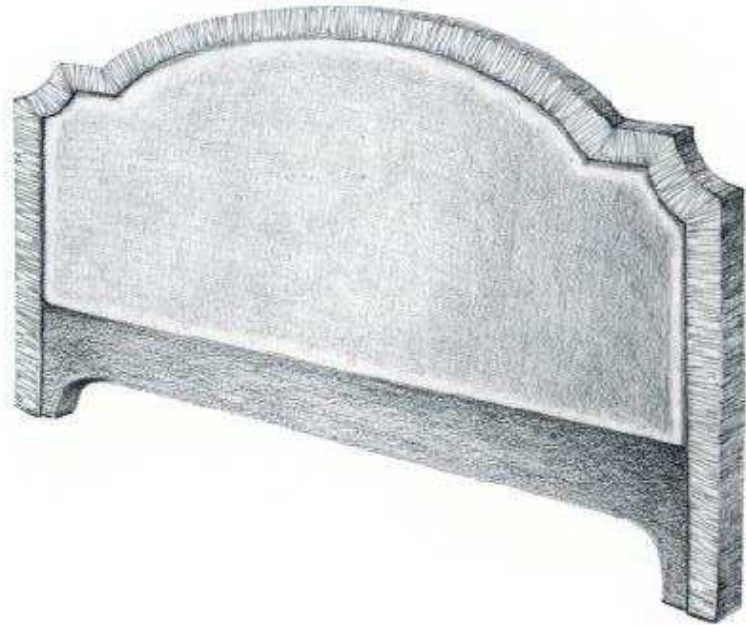

BARON UPHOLSTERERS INC.	
HEADBOARD	3" BORDER
WIDTH: 80"	7 YARDS
HEIGHT: 45"