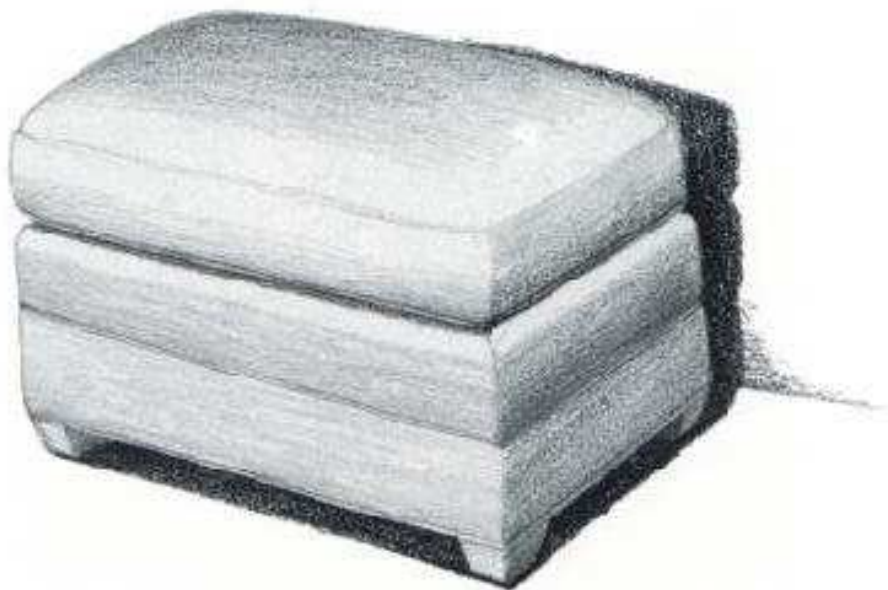

BARON UPHOLSTERERS INC.

258 OTTOMAN

DEPTH: 20 $\frac{1}{2}$ "

WIDTH: 30 $\frac{1}{2}$ "

HEIGHT: 16"

3 $\frac{1}{2}$ YARDS 50" PLAIN