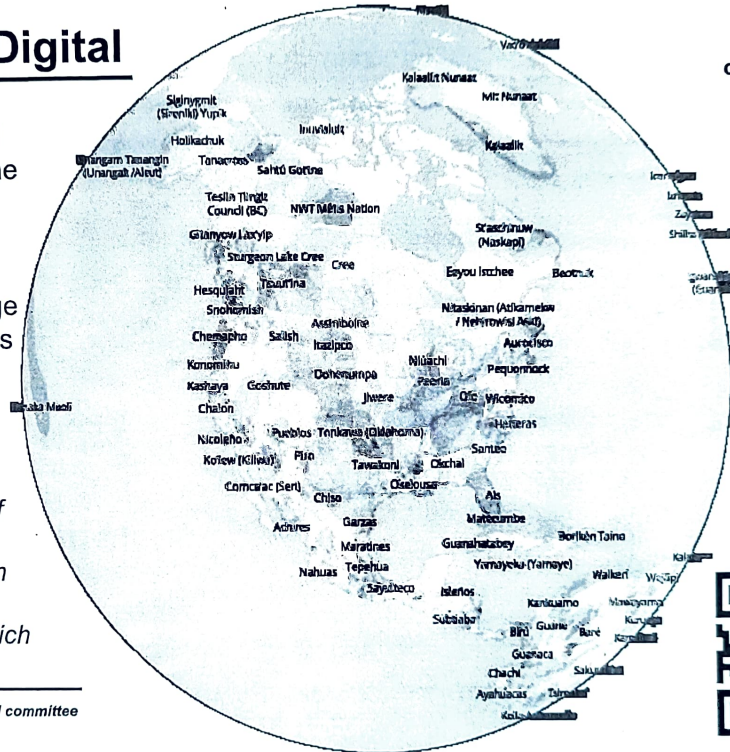

Native Land Digital

is empowering the public to engage with an interactive world map that more closely reflects the true historical narrative of land worldwide.

This Thanksgiving, we encourage you to spend time discussing this map with your family. We've included suggested questions below.

- What are your first impressions of this map?
- How is it similar and different than the map we usually see?
- Which area do we live in, and which groups lived here first?

Distributed by Creekside's DEI committee

Scan the QR code below to access the interactive digital map, where you can explore specific addresses and areas