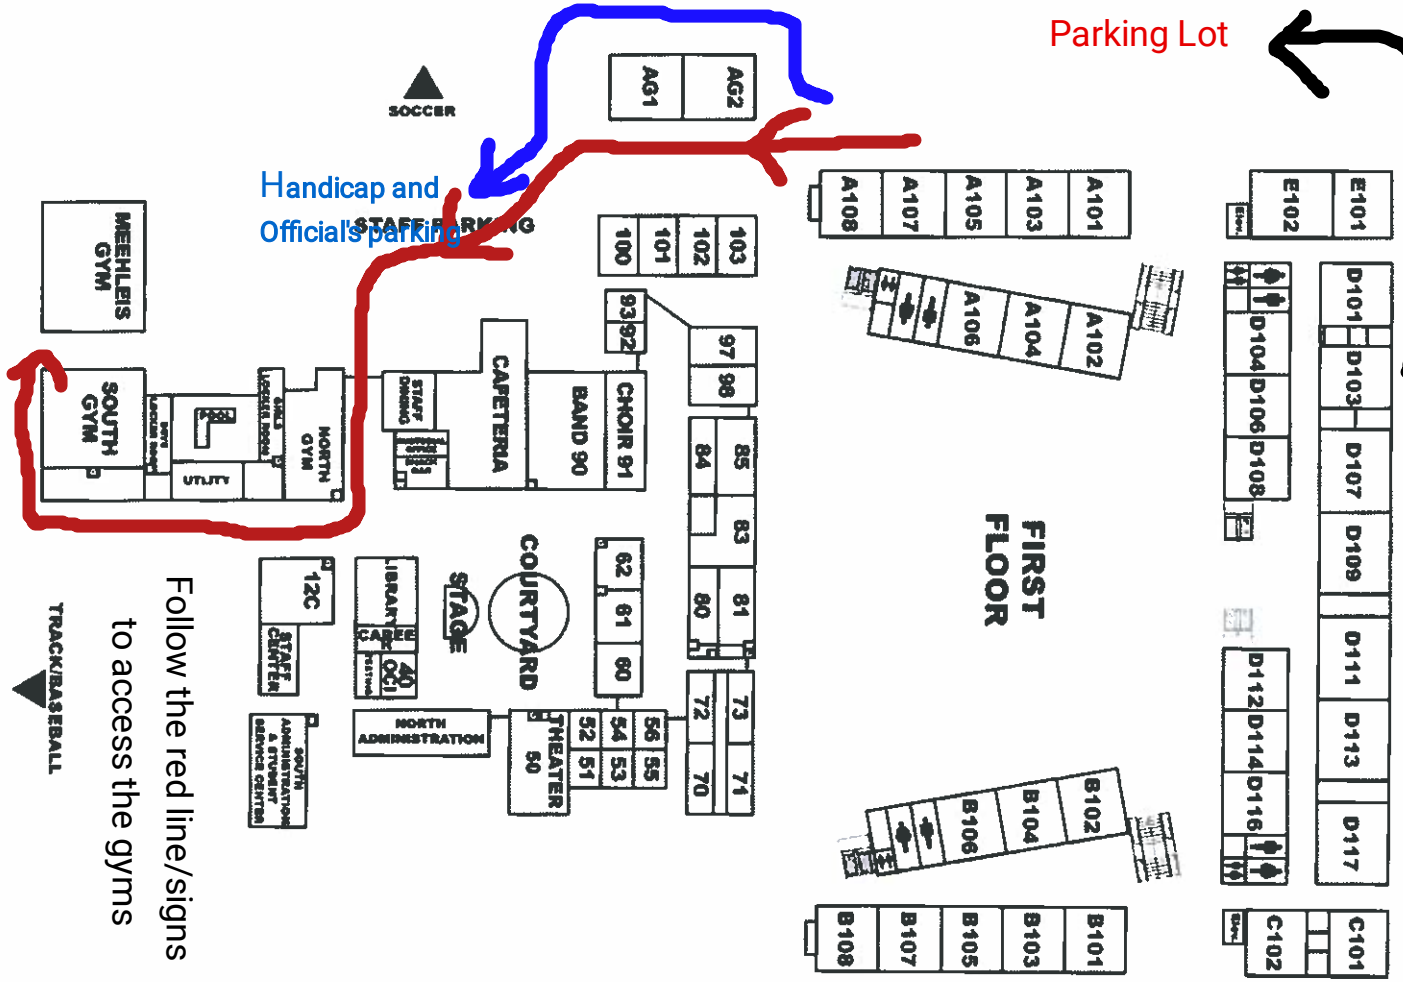

Handicap/Officials can drive around

Parking Lot

Handicap and
Officials parking

Enter Lodi High Here

Follow the red line/signs
to access the gyms

South Pacific Avenue

Lodi High School Parking and Access
during construction

South Lot near the track will be closed