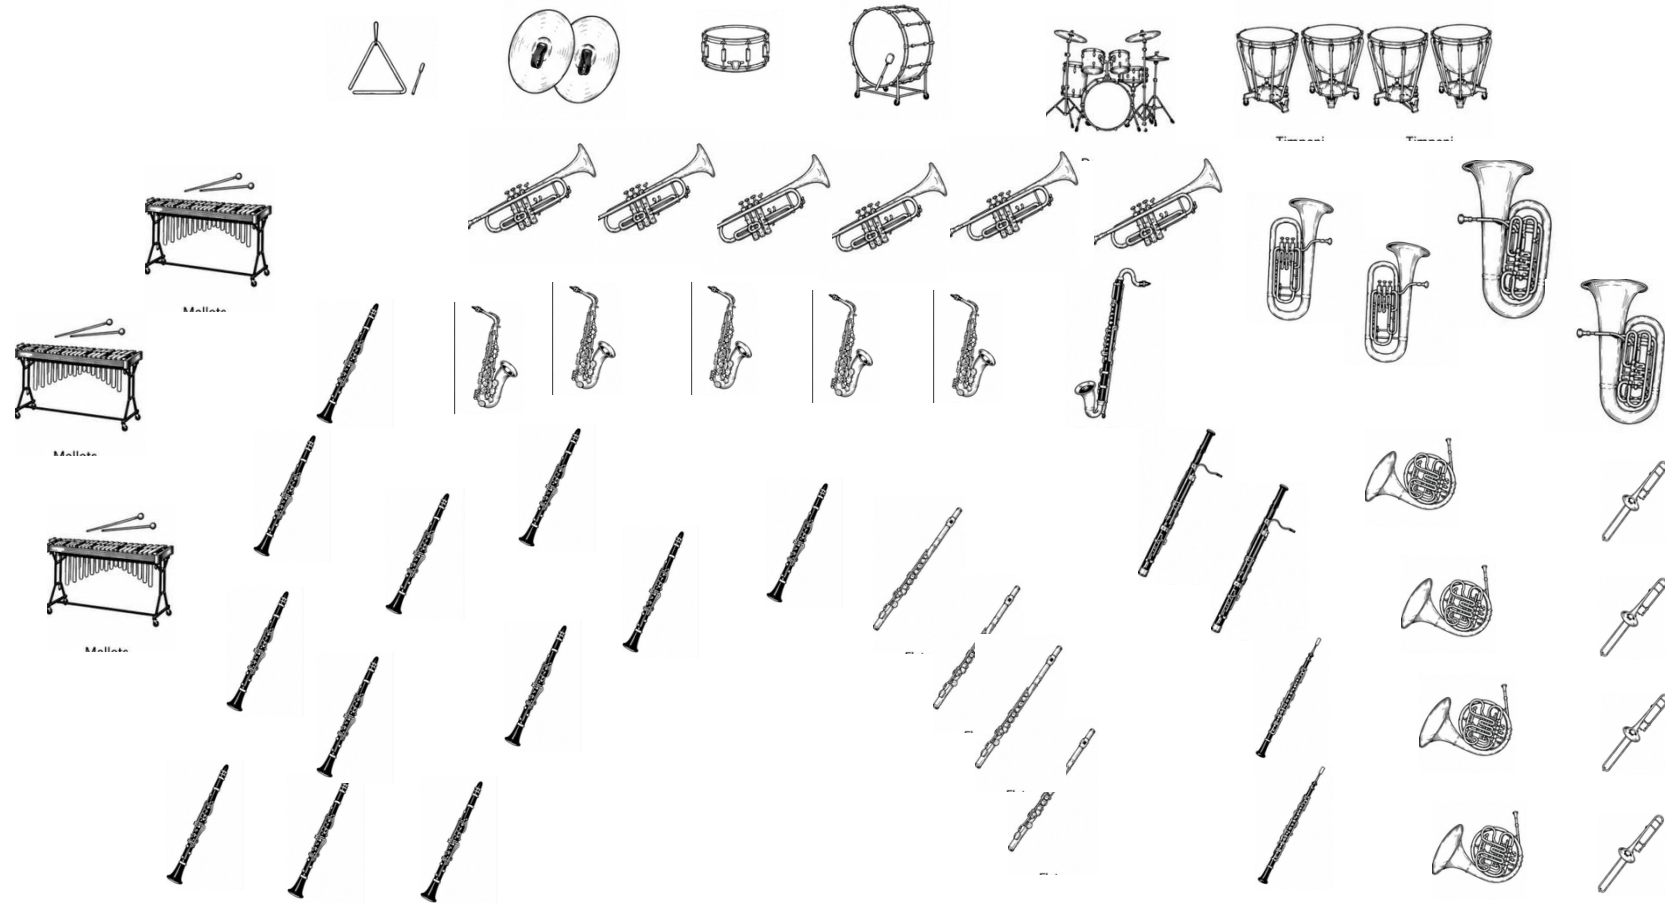

Week 1 CB setup

16 x 16 stage built by IMGoing