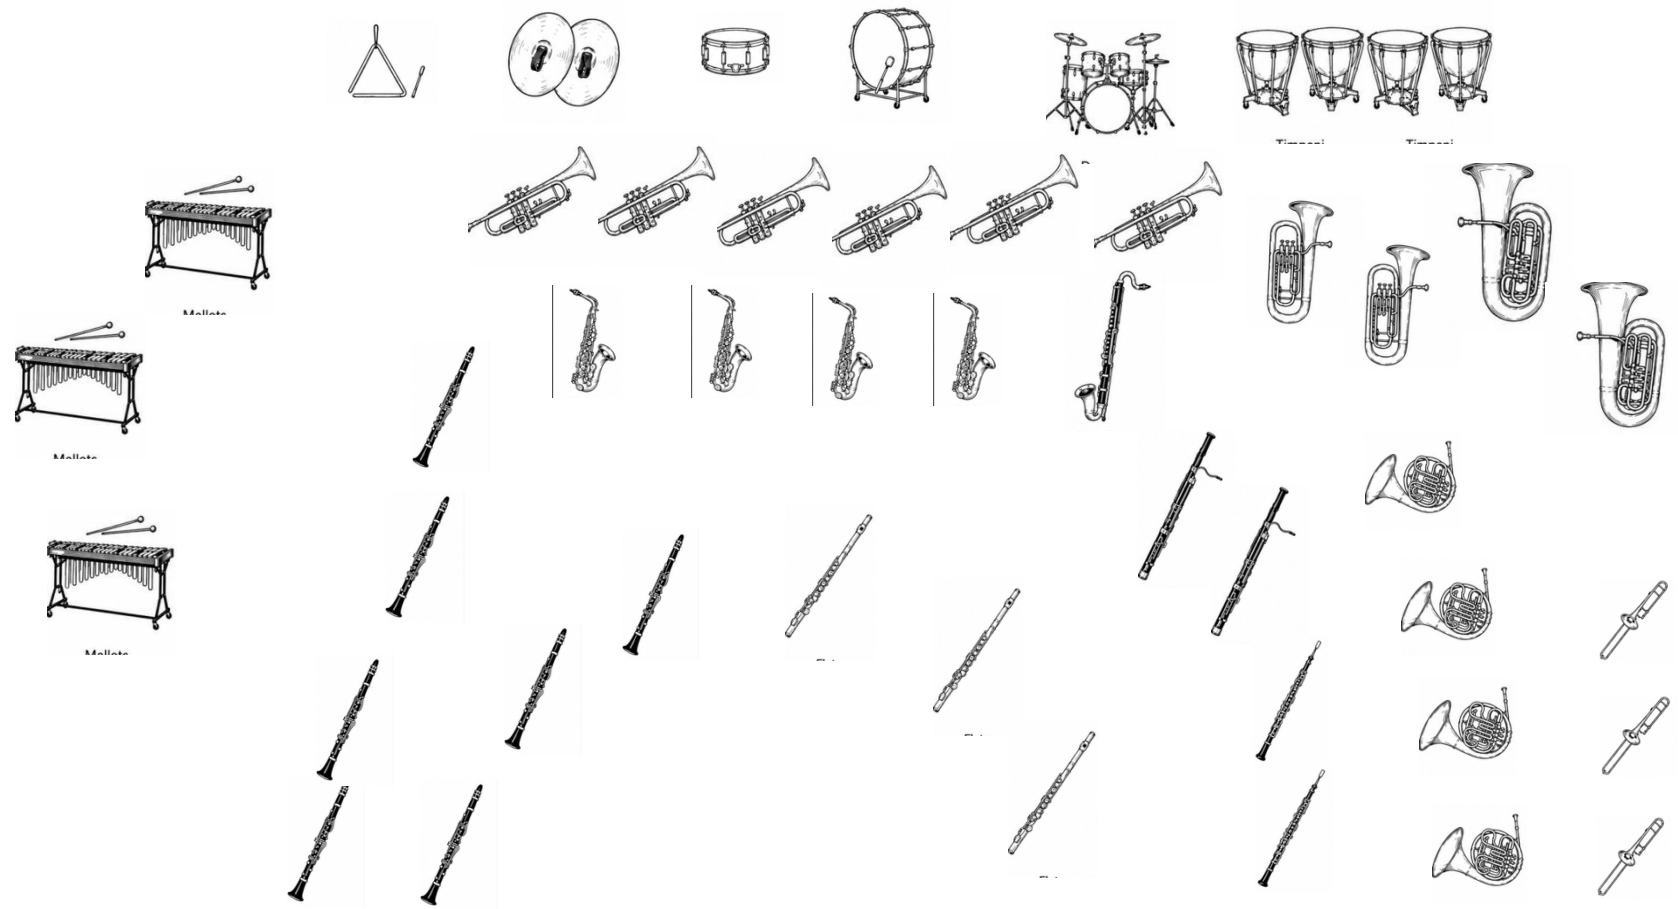

1 July CB setup Norfolk Catholic Charities 6:30 – 9:30

16 x 16 stage drawn with tape