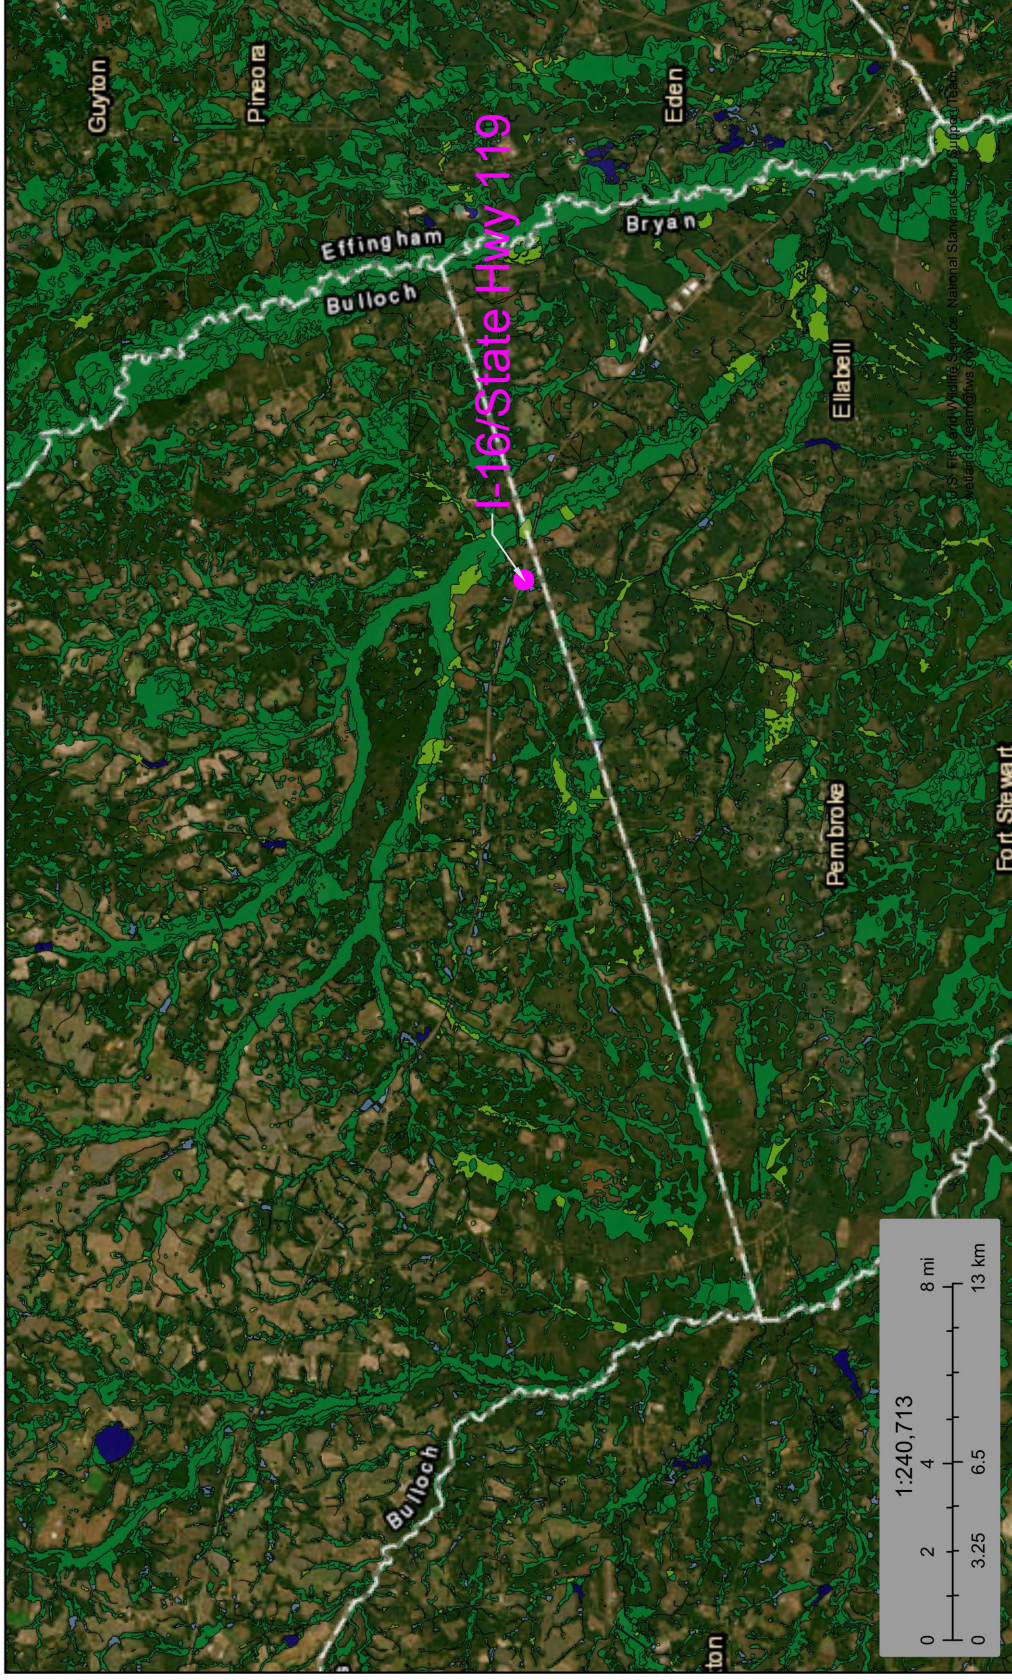

U.S. Fish and Wildlife Service
National Wetlands Inventory

Georgia-NWI

August 5, 2024

Wetlands

- Estuarine and Marine Deepwater
- Estuarine and Marine Wetland
- Freshwater Emergent Wetland
- Freshwater Forested/Shrub Wetland
- Freshwater Pond
- Lake
- Other
- Riverine

This map is for general reference only. The US Fish and Wildlife Service is not responsible for the accuracy or currentness of the base data shown on this map. All wetlands related data should be used in accordance with the layer metadata found on the Wetlands Mapper web site.