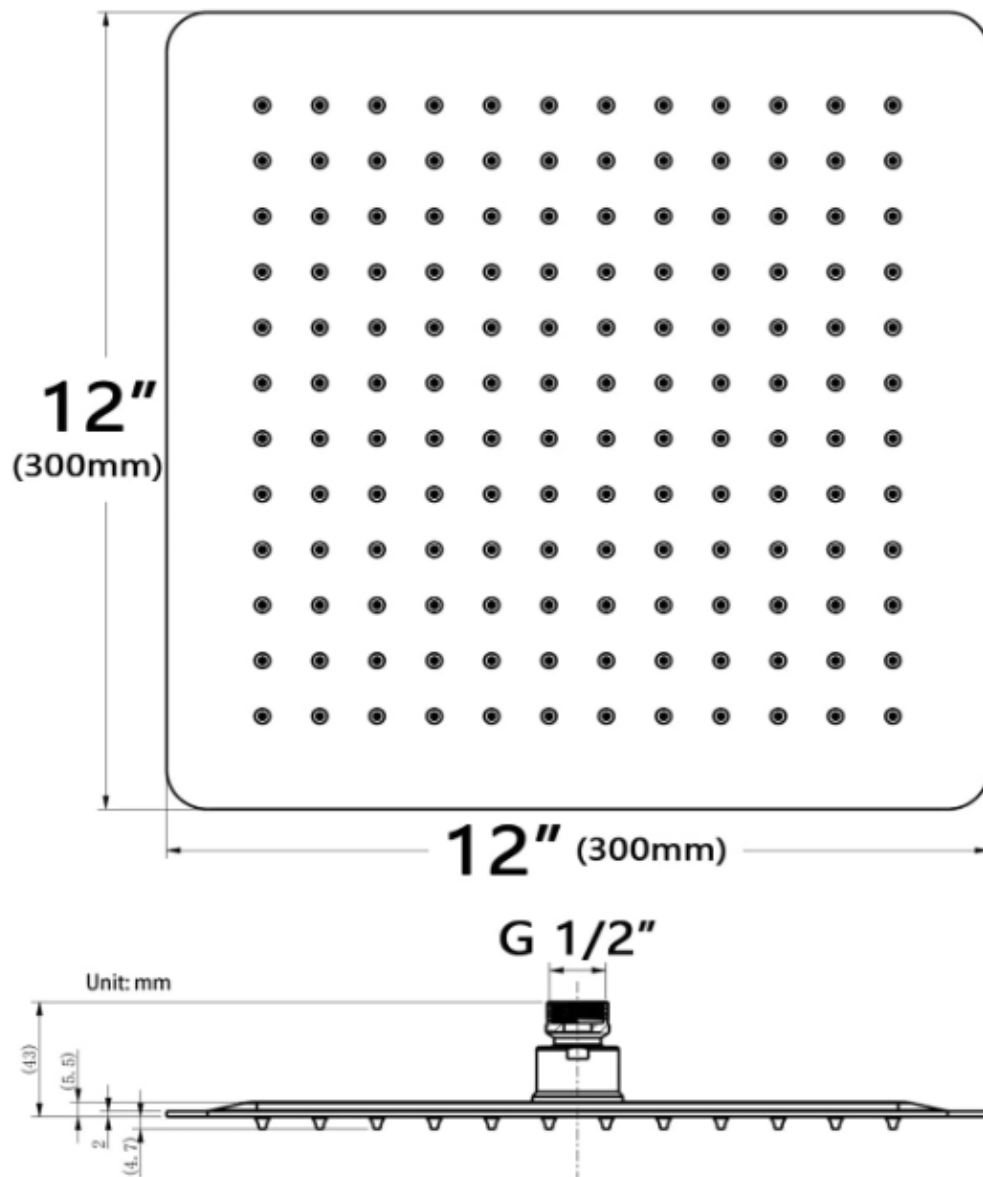

Easy to Install

U.S. Standard Plumbing

3 Function Valve

- When the hot water is suddenly exhausted during bathing, the thermostatic valve will immediately stop the cold water to prevent the water temperature from becoming cold suddenly.
- The same principle, when the cold water suddenly runs out, the thermostatic valve will immediately stop the hot water to avoid scalding.
- The safe temperature is locked at 38°C (104°F), which is a comfortable temperature for the human body, to avoid repeated constant adjustment of the water temperature. Friendly design, especially for kids and elderly.

12 INCH SHOWER HEAD

12 Inches Large Rainfall Shower Head

- Ultra-thin Design and Advanced Air Booster Technology: Double pressure boost from thickness and air-pushing offer consistent powerful rainfall shower experience even under low water pressure
- HIGH PRESSURE SHOWER HEAD - High pressure shower heads enough to cover your whole body. Work great even under low water pressure, the combination of ultra-thin and air-in technology leads to ultimate rainfall experience, which will save water for you

(Unit: Inch)

- HIGH QUALITY: Constructed from solid brass for durability and reliability. Brushed gold finish, build to resist tarnish and corrosion from daily use.
- Rotatable, the spout can rotate 180 degrees to avoid bruising. Foldable to save space in the bathroom
- The thread is standard NPT 1/2" connection
- Foldable spout, simple and elegant design.