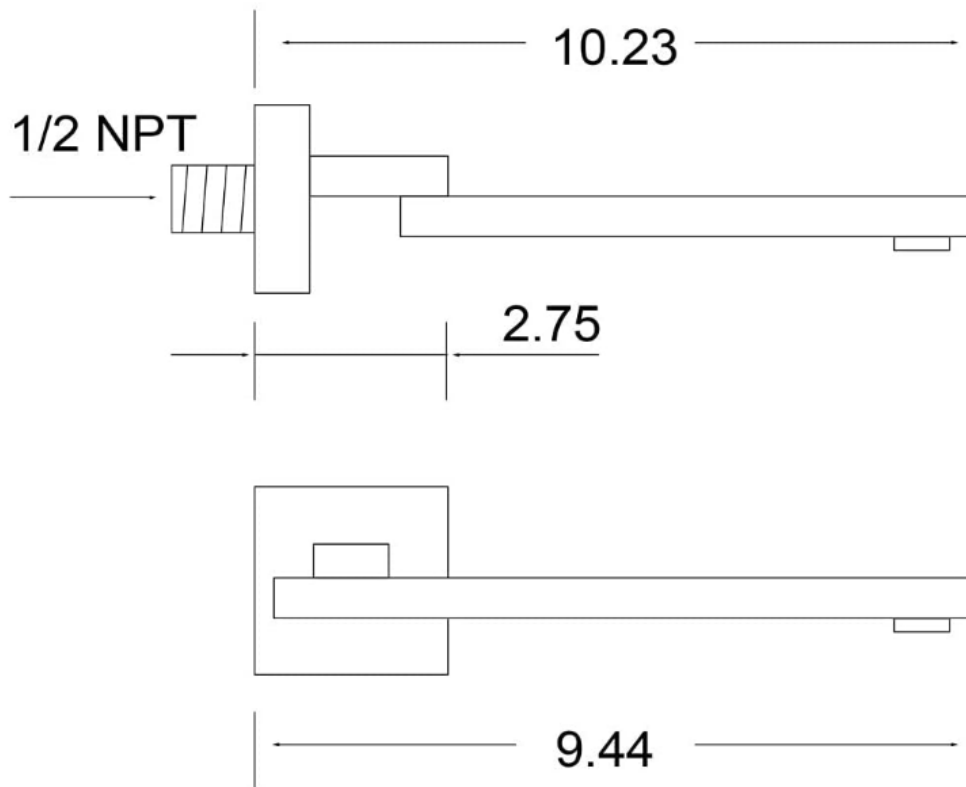

12 INCH SHOWER HEAD

12 Inches Large Rainfall Shower Head

- Ultra-thin Design and Advanced Air Booster Technology: Double pressure boost from thickness and air-pushing offer consistent powerful rainfall shower experience even under low water pressure
- HIGH PRESSURE SHOWER HEAD - High pressure shower heads enough to cover your whole body. Work great even under low water pressure, the combination of ultra-thin and air-in technology leads to ultimate rainfall experience, which will save water for you

(Unit: Inch)

- HIGH QUALITY: Constructed from solid brass for durability and reliability. Brushed gold finish, build to resist tarnish and corrosion from daily use.
- Rotatable, the spout can rotate 180 degrees to avoid bruising. Foldable to save space in the bathroom
- The thread is standard NPT 1/2" connection
- Foldable spout, simple and elegant design.