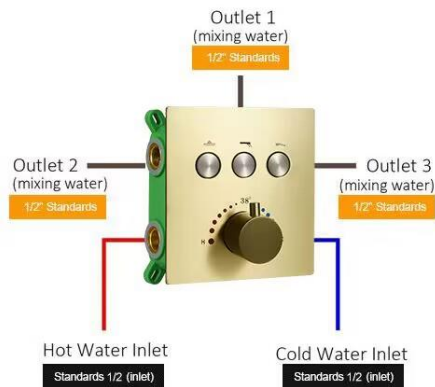

Easy to Install

U.S. Standard Plumbing

3 Function Valve

- When the hot water is suddenly exhausted during bathing, the thermostatic valve will immediately stop the cold water to prevent the water temperature from becoming cold suddenly.
- The same principle, when the cold water suddenly runs out, the thermostatic valve will immediately stop the hot water to avoid scalding.
- The safe temperature is locked at 38°C (104°F), which is a comfortable temperature for the human body, to avoid repeated constant adjustment of the water temperature. Friendly design, especially for kids and elderly.