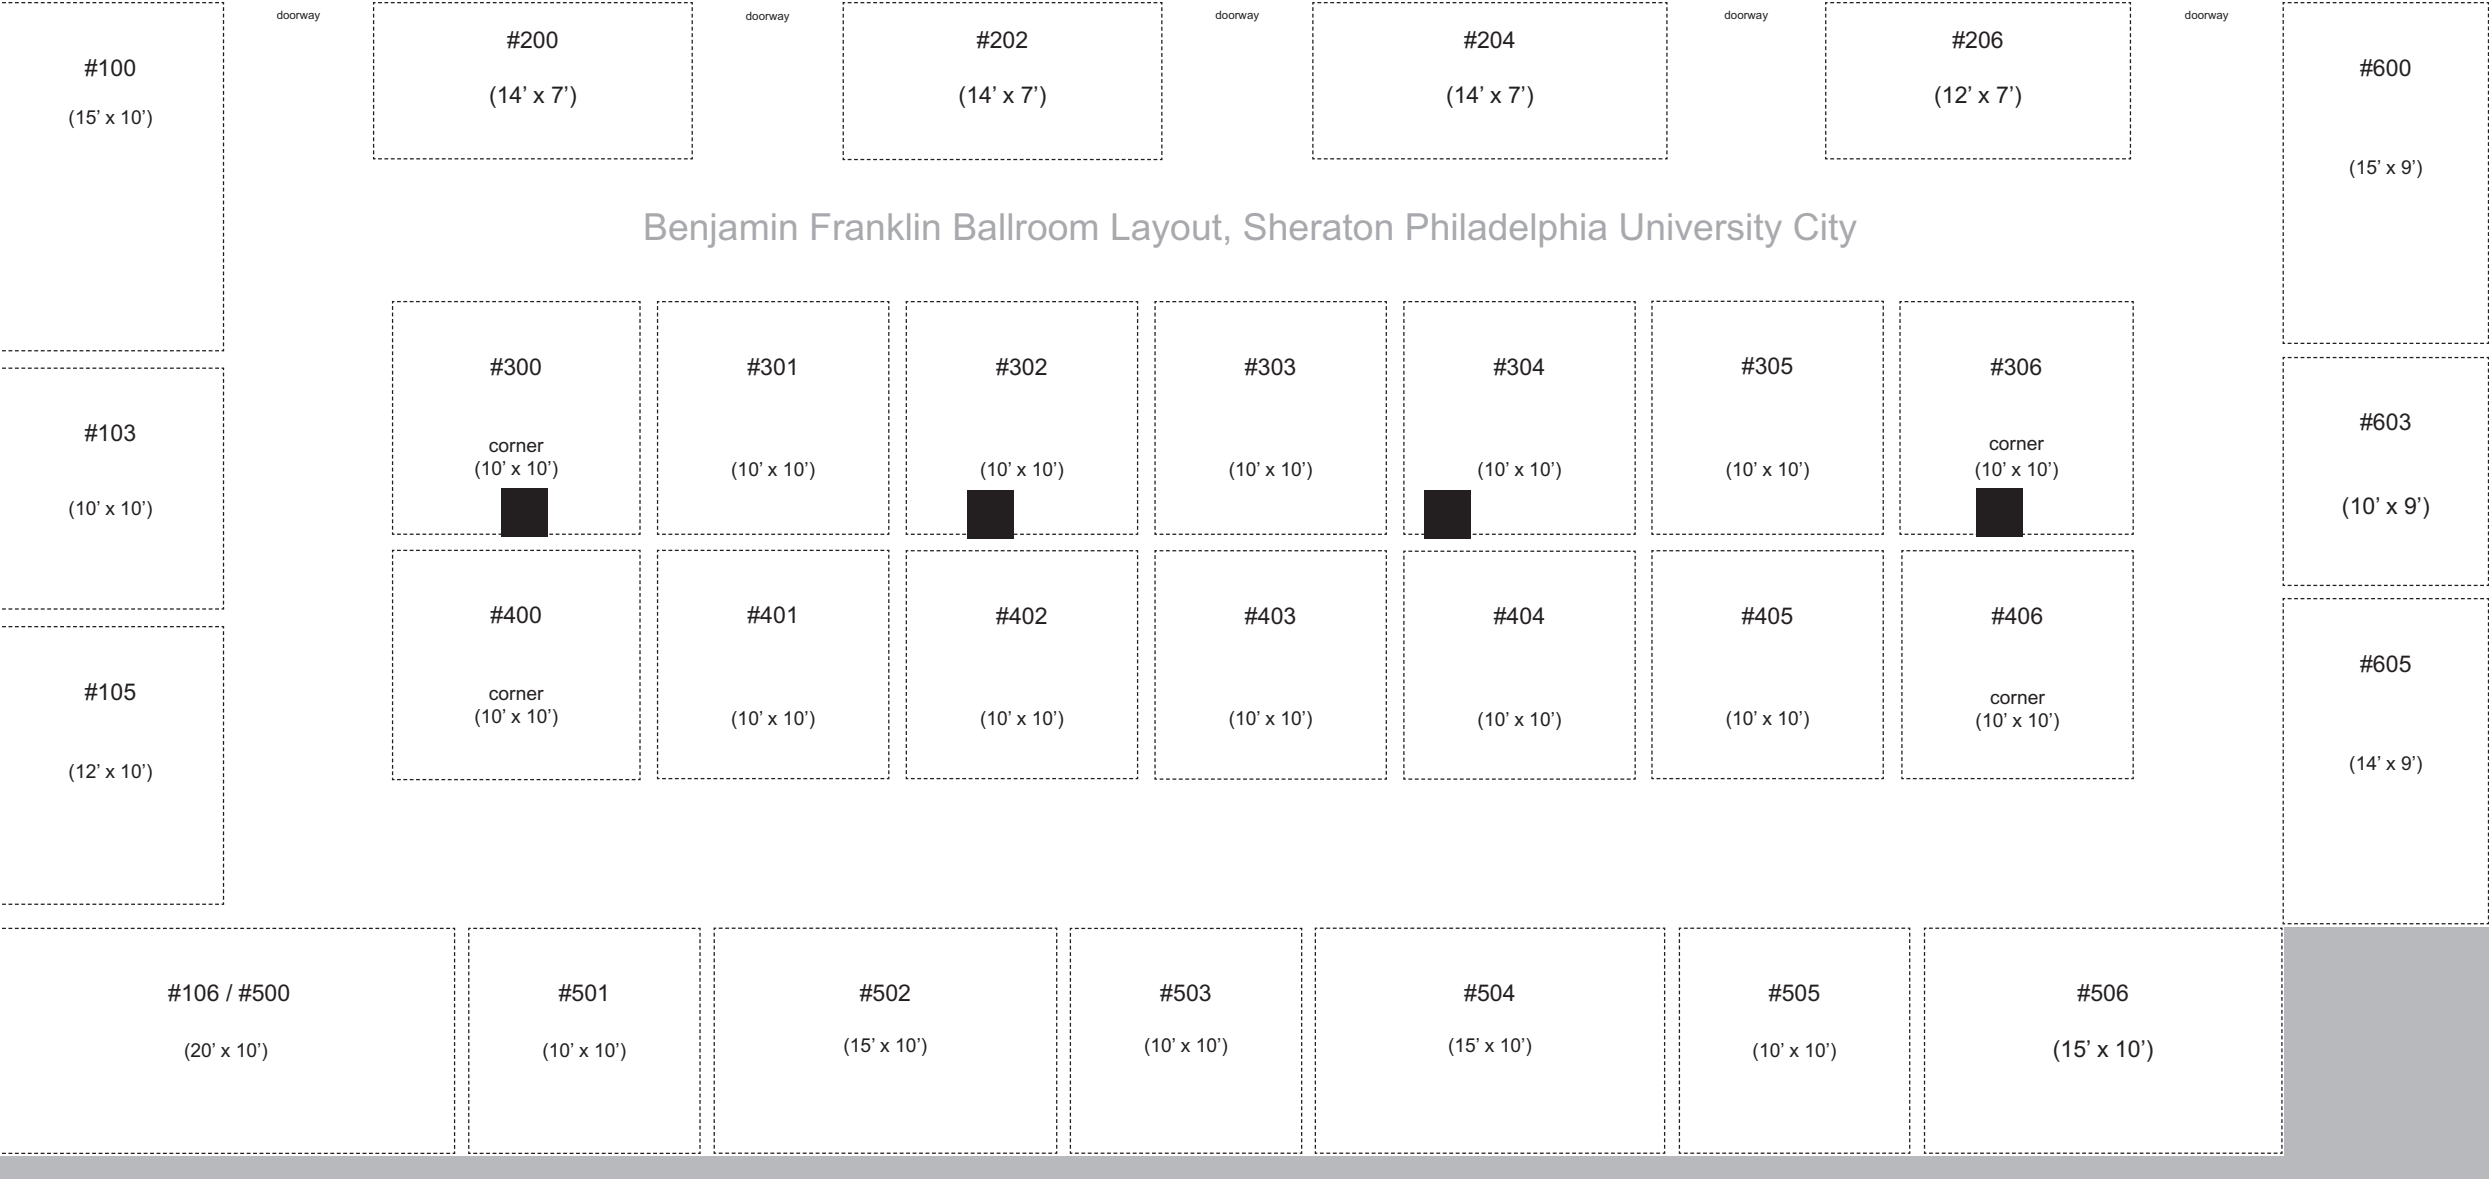

Philadelphia Fabric Show

This is not a final floorplan - space numbers, location, size may vary. Space dimensions are approximate. Space is billed at \$12 per sq ft (100 sq ft e.g. 10' x 10' is \$1200). Some larger spaces have a price adjustment. There is an added fee of \$200 for a corner space.