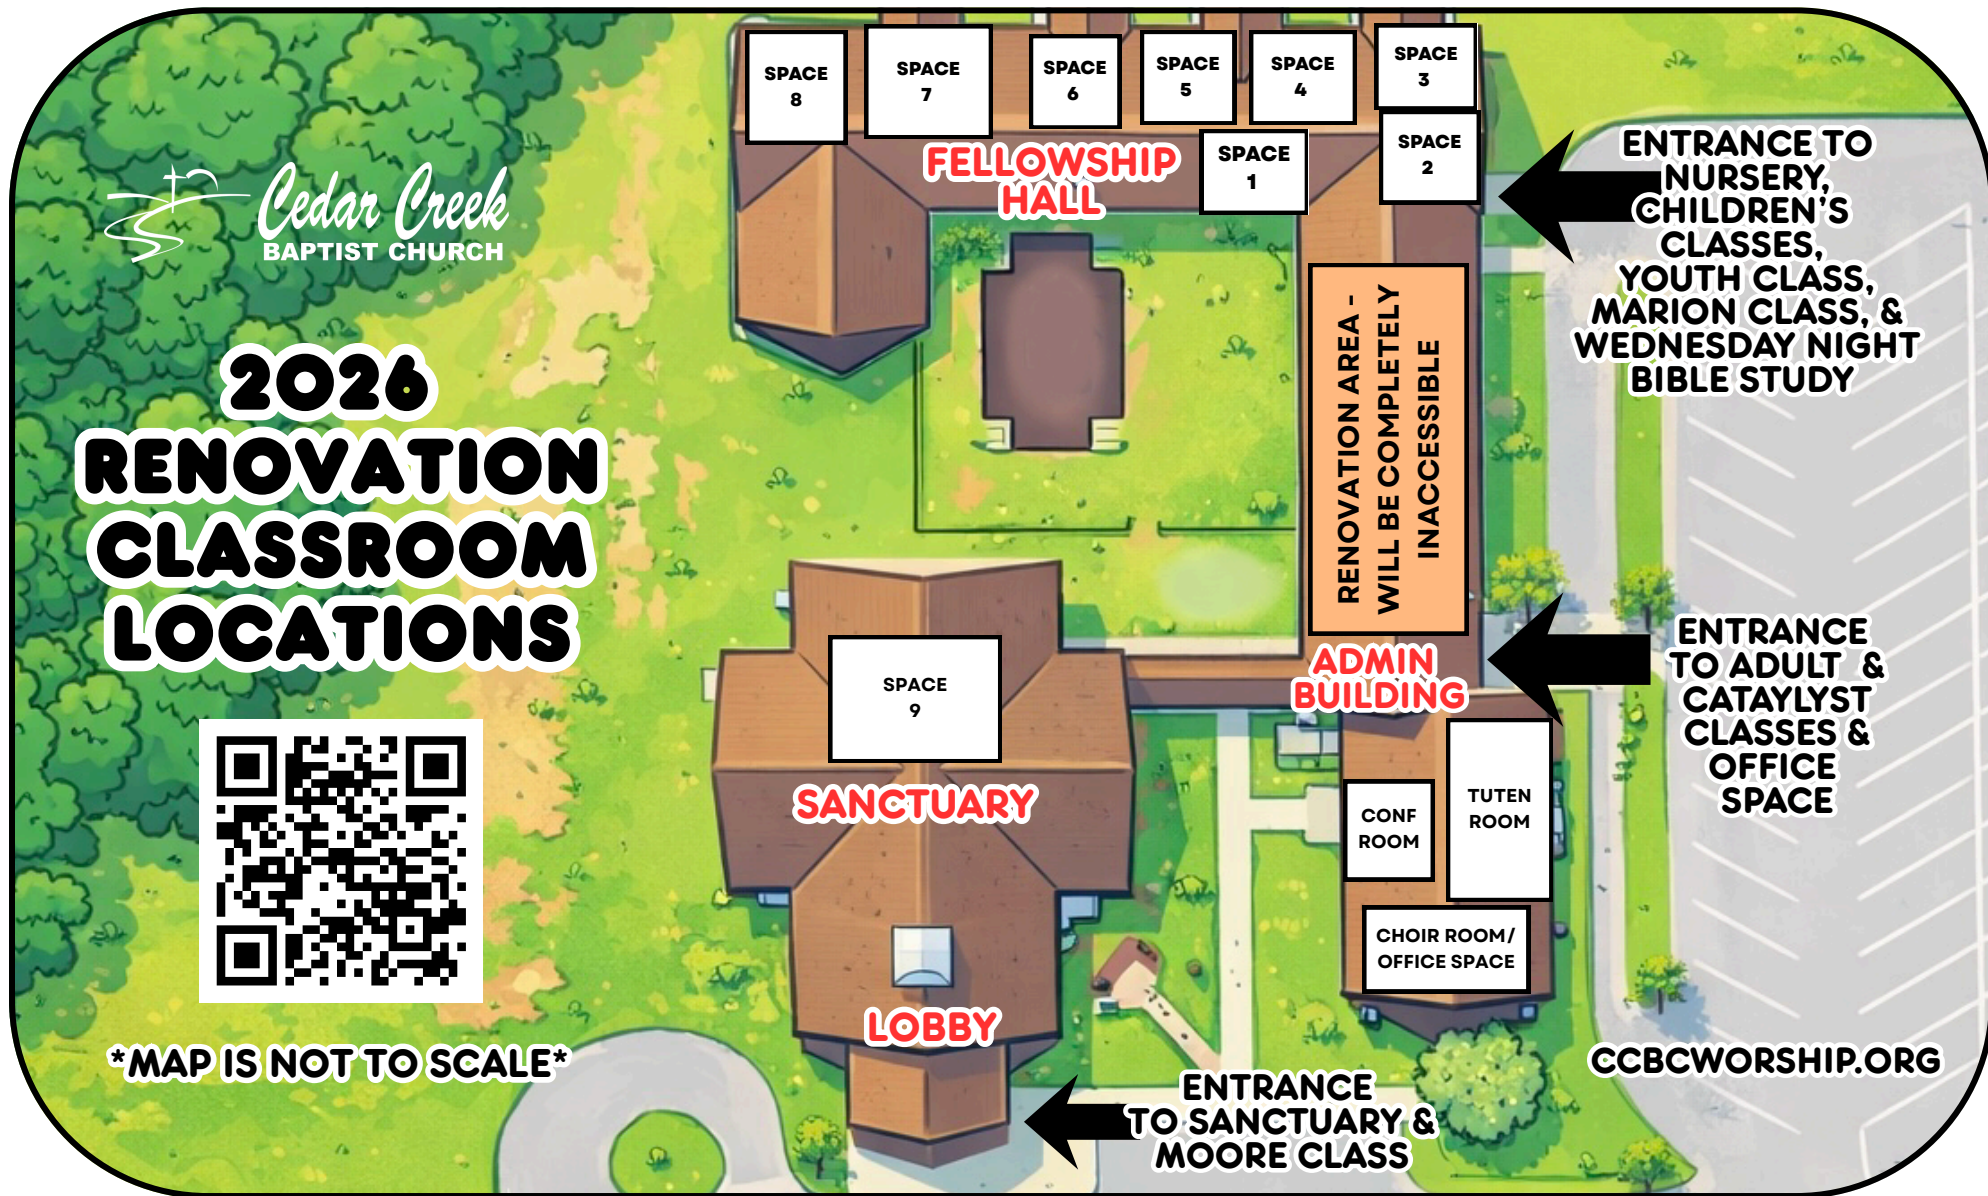

2026 RENOVATION CLASSROOM LOCATIONS

MAP IS NOT TO SCALE

CURRENT ADMINISTRATION BUILDING:

- **RENOVATION AREA (INCLUDING BATHROOMS) WILL BE COMPLETELY INACCESSIBLE**
- TUTEN ROOM WILL MEET TO INCLUDE LADIES
- THE CHOIR ROOM WILL BECOME OFFICE SPACE / PASTOR ANDY'S OFFICE / CHOIR ROOM
- THE CONFERENCE ROOM WILL BE THE CATALYST CLASS SPACE ON SUNDAY. WILL STAY "AS IS" FOR MEETING/OFFICE SPACE DURING THE WEEK.

FELLOWSHIP HALL / SANCTUARY:

- SPACE 1: TODDLER ROOM
- SPACE 2: YOUTH ROOM
- SPACE 3: CHILDREN'S CHURCH 1ST - 3RD GRADE
- SPACE 4: 4TH - 6TH GRADE
- SPACE 5: NURSERY
- SPACE 6: 4-5K / MISSION FRIENDS
- SPACE 7: WEDNESDAY NIGHT BIBLE STUDY IN FELLOWSHIP HALL
- SPACE 8: MARION CLASSROOM
- SPACE 9: MOORE CLASSROOM
(SANCTUARY WILL BE CLOSED UNTIL 10:10 AM ON SUNDAY MORNING.)