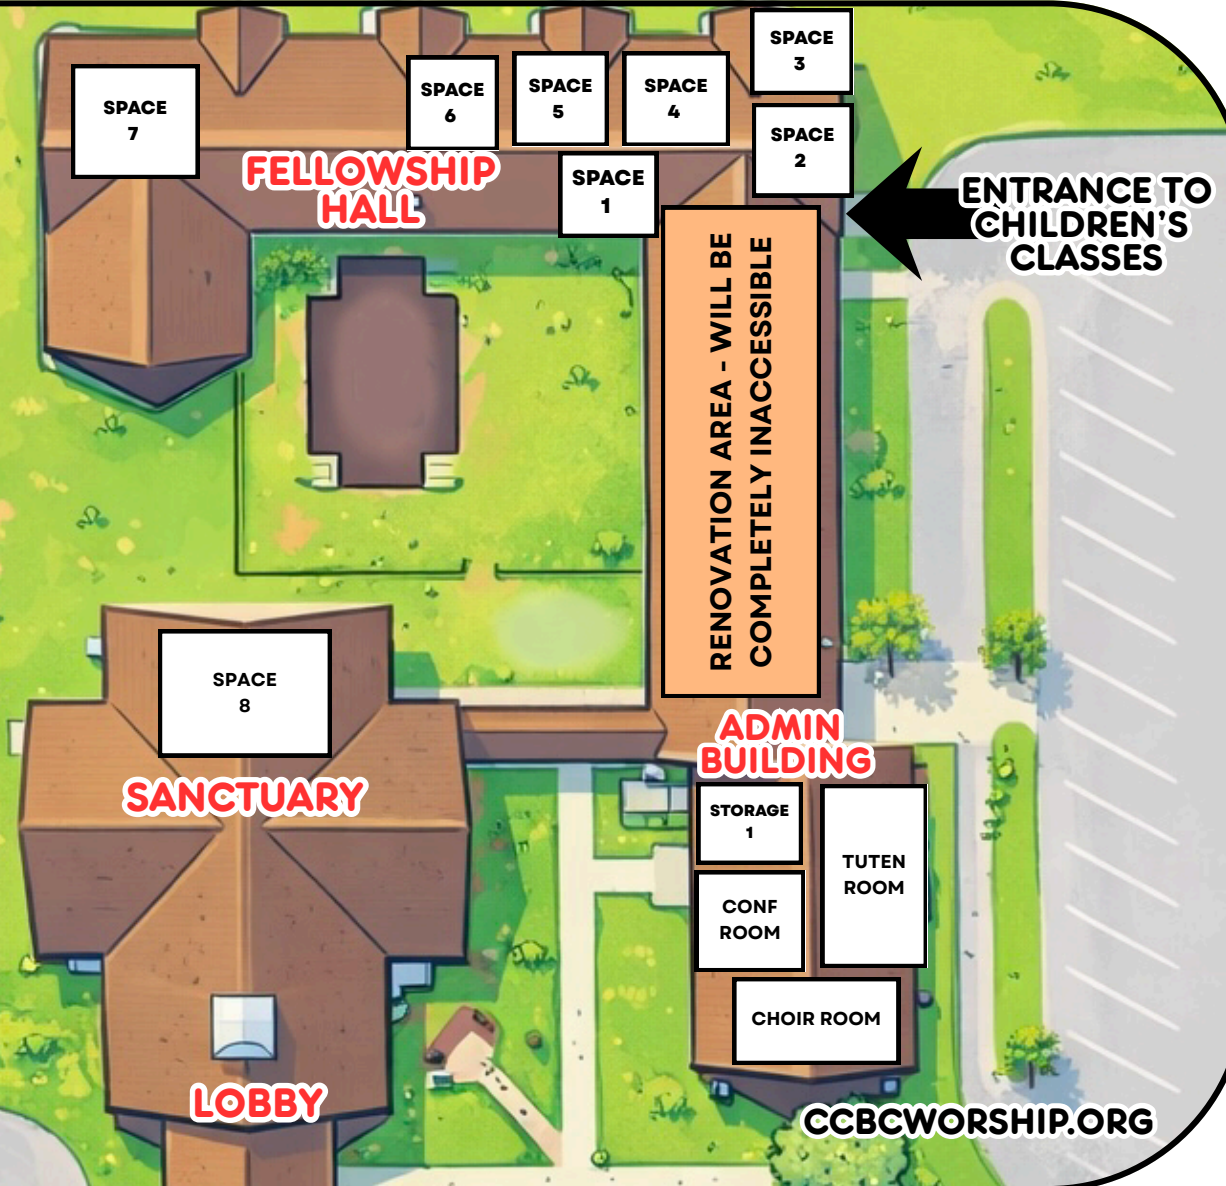

2026 RENOVATION CLASSROOM LOCATIONS

MAP IS NOT TO SCALE

CURRENT ADMINISTRATION BUILDING:

- **RENOVATION AREA (INCLUDING BATHROOMS) WILL BE COMPLETELY INACCESSIBLE**
- TUTEN ROOM WILL MEET TO INCLUDE LADIES
- THE CHOIR ROOM WILL BECOME ADMIN AREA / PASTOR ANDY'S OFFICE
- THE CONFERENCE ROOM WILL BE THE CATALYST CLASS SPACE ON SUNDAY. WILL STAY "AS IS" FOR MEETING/OFFICE SPACE DURING THE WEEK.
- STORAGE ROOM 1 WILL REMAIN "AS IS"

FELLOWSHIP HALL / SANCTUARY:

- SPACE 1: TODDLER ROOM
 - SPACE 2: YOUTH ROOM
 - SPACE 3: CHILDREN'S CHURCH 1ST - 3RD GRADE
 - SPACE 4: 4TH - 6TH GRADE
 - SPACE 5: NURSERY
 - SPACE 6: 4-5K / MISSION FRIENDS
 - SPACE 7: MARION CLASSROOM
 - SPACE 8: MOORE CLASSROOM
- (SANCTUARY WILL BE CLOSED UNTIL 10:10 AM ON SUNDAY MORNING. FELLOWSHIP WITH US IN THE LOBBY UNTIL THE DOORS OPEN!)**