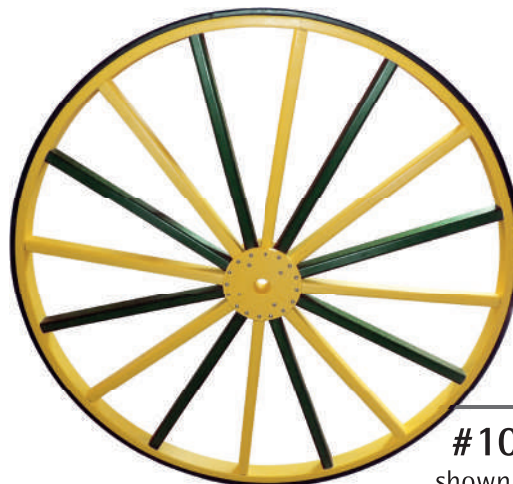

ALSO AVAILABLE: #645 Fanback Garden Bench

OVERALL HEIGHT: 42" BACK HEIGHT: 25"
SEAT HEIGHT: 18" WEIGHT: 50LBS
SEAT WIDTH:

#550 Balcony Bar Stool

shown in Weathered Wood and Tudor Brown

SEAT HEIGHT: 24"
SEAT DIAMETER: 17"
WEIGHT: 17LBS

ALSO AVAILABLE: #555 Pub Bar Stool (not pictured)

SEAT HEIGHT: 30"
SEAT DIAMETER: 17"
WEIGHT: 24LBS

#705 60" Backless Bench shown in Black and Weathered Wood

SIZES AVAILABLE

	WIDTH LENGTH HEIGHT	WEIGHT
#703	15x36x18	22
#704	15x48x18	30
#705	15x60x18	37
#706	15x72x18	44