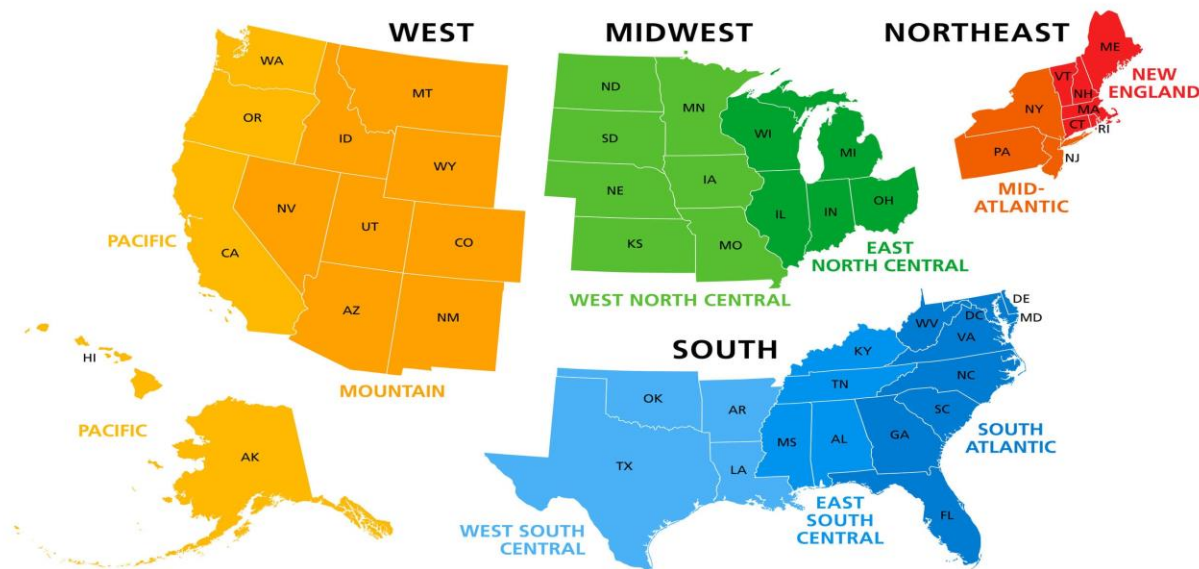

# UNITED STATES CENSUS REGIONS AND DIVISIONS

*MDZ Lady's Creations®*  
 2022 U.S. Shipping Rates  
[www.mdzladycreations@gmail.com](mailto:www.mdzladycreations@gmail.com)

Order Totals:	West	Midwest	South	Northeast
Up to \$50	\$20	\$25	\$25	\$30
Up to \$75	\$30	\$30	\$35	\$35
Up to \$100	\$40	\$40	\$40	\$45
Up to \$150	\$50	\$50	\$50	\$60
Up to \$200	\$70	\$75	\$75	\$75
Up to \$250	\$80	\$100	\$100	\$100
Up to \$300	\$100	\$150	\$150	\$150
Up to \$400	\$150	\$175	\$175	\$175
Up to \$500	\$175	\$200	\$200	\$200

\*Shipping Costs are based solely on location, size and weight of boxes\*

If ordering on the **MDZ Lady's Creations®** website:

During Checkout:

The Shipping Charges are added to your subtotal, once you've entered your shipping address.