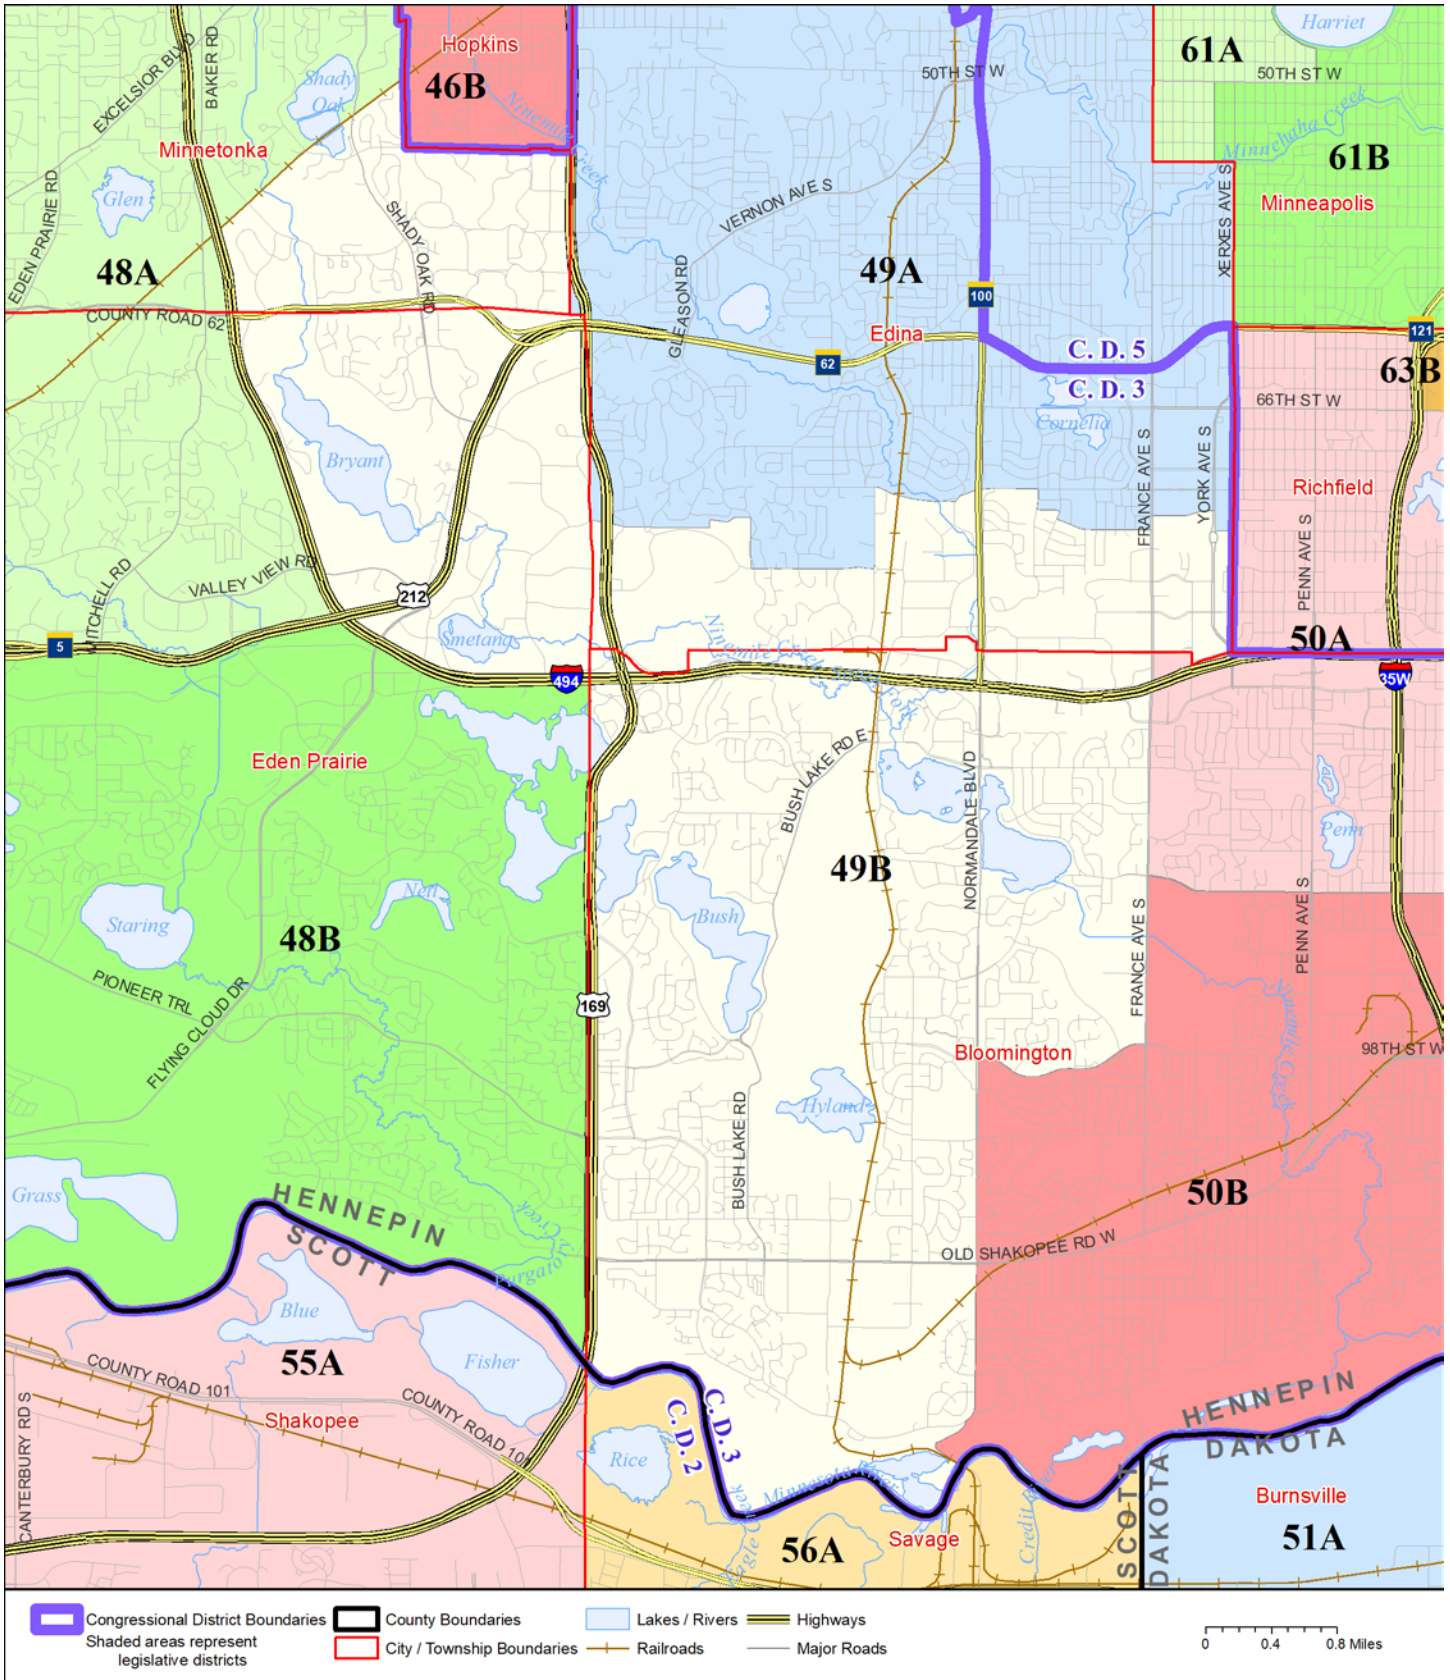

Legislative District 49B

Published by Office of the Minnesota Secretary of State, Elections Division. Current as of December 2019. Look up districts & polling places at <https://pollfinder.sos.state.mn.us>

About this map

This map shows the Congressional and Legislative Districts ordered by the Special Redistricting Panel in the matter of *Hippert, et al. v. Ritchie, et al*, No. A11-152, on February 21, 2012, as corrected under *Minnesota Statutes* 2.91, subd. 2 or adjusted under *Minnesota Statutes* 204B.146, subd. 3. Derived from precinct boundaries that are maintained by the Secretary of State and available for download at the [Minnesota Geospatial Commons](https://gisdata.mn.gov) (<https://gisdata.mn.gov>). Road data is from Mn/DOT and U.S. Census (Statewide) and NCompass (Metro). Rail data is from Mn/DOT. Water data is from MN DNR.

District Description

Territory of Minnesota Legislative District 49B:

- This area in Hennepin County:
 - These precincts in Bloomington:
 - BLOOMINGTON W-2 P-16
 - BLOOMINGTON W-2 P-21
 - BLOOMINGTON W-2 P-23
 - BLOOMINGTON W-2 P-24
 - BLOOMINGTON W-2 P-25
 - BLOOMINGTON W-2 P-27
 - BLOOMINGTON W-3 P-17
 - BLOOMINGTON W-3 P-18
 - BLOOMINGTON W-3 P-19
 - BLOOMINGTON W-3 P-22
 - BLOOMINGTON W-3 P-28
 - These precincts in Eden Prairie:
 - EDEN PRAIRIE P-08
 - These precincts in Edina:
 - EDINA P-12
 - EDINA P-13
 - EDINA P-18
 - EDINA P-19C
 - These precincts in Minnetonka:
 - MINNETONKA W-1 P-B
 - MINNETONKA W-1 P-C