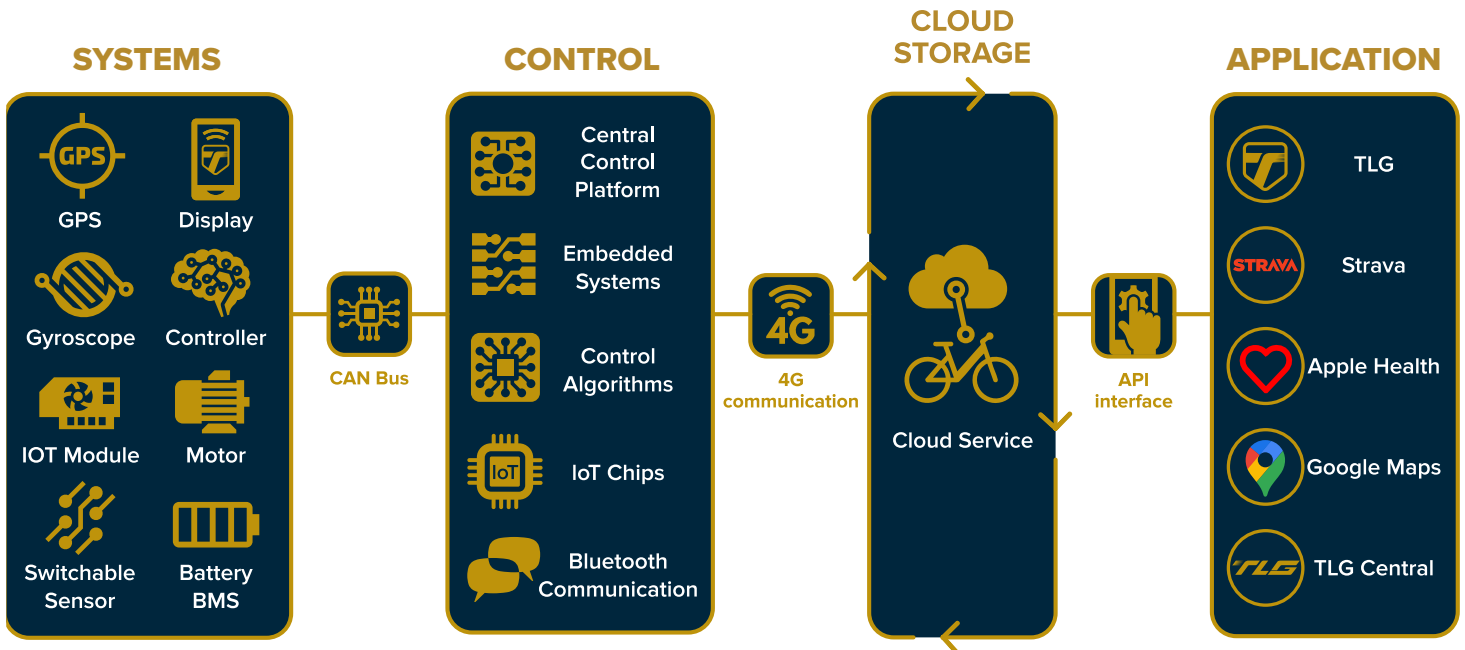

#### 2. Security & Longevity: Your Trust, Built In.

Safety and durability are our bedrock. SmartDrive provides a vigilant guard against theft, offers insights into your riding for better fitness, and proactively reminds you of maintenance to keep your TLG in peak condition for years. It's designed to protect your investment and well-being, embodying a long-term partnership.

#### 3. Freedom Through Simplicity & Choice.

True innovation simplifies. The TLG SmartDrive Core is an optional module, respecting your choice to adopt technology only if it serves you. If you choose it, setup is straightforward, service is streamlined, and you gain effortless control—from customizing assist profiles to managing access for friends. If you don't, your TLG remains a superb, pure-performance machine. We give you the freedom to define your perfect ride.

### TLG SmartDrive™ Core Mind Map of the Technology Platform

Performance you feel. Reliability you trust. Innovation that matters.  
This is SmartDrive™ Core by TLG.

The TLG SmartDrive Core is a meticulously engineered means to a simple goal: enhancing your ride, on your terms.

### Why We Are The Smartest E-Bike

The TLG SmartDrive Core IoT Module is designed to enhance your ride, letting you customize your experience.

- Our e-bikes combine motor controls, IoT systems, and cloud servers using SIM connectivity to deliver advanced features.
- Open API allows seamless integration with popular services like Apple Health, Google Maps, and STRAVA.
- We aim to create a smart ecosystem that merges hardware and software for a connected riding experience.
- Future plans include connecting with devices such as helmets, rings, watches, and AR glasses for unified and intelligent cycling.