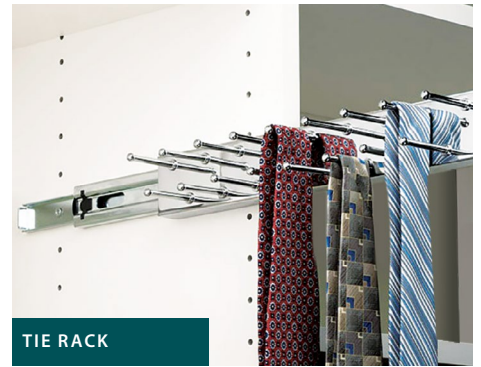

INNOVATIVE.

Furniture-grade laminate, full-extension soft-close drawer glides and soft-close hinges combine to create the strongest storage solution available.

FULL-EXTENSION DRAWER GLIDES | FURNITURE-GRADE LAMINATE | SOFT-CLOSE GLIDES AND HINGES

Accessories Maximize Form and Function

CHROME BASKETS

SHOE SHELVES

TIE RACK

JEWELRY INSERT

BELT RACK

VALET ROD

Select[®]
is available in:
**Touchable Texture*