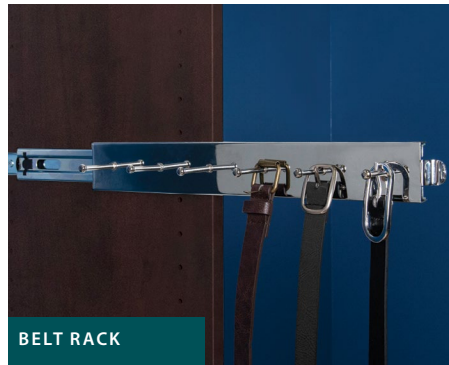

Accessories Maximize Form and Function

CHROME BASKETS

SHOE SHELVES

TIE RACK

JEWELRY INSERT

BELT RACK

VALET ROD

Select[®]
is available in:
**Touchable Texture*