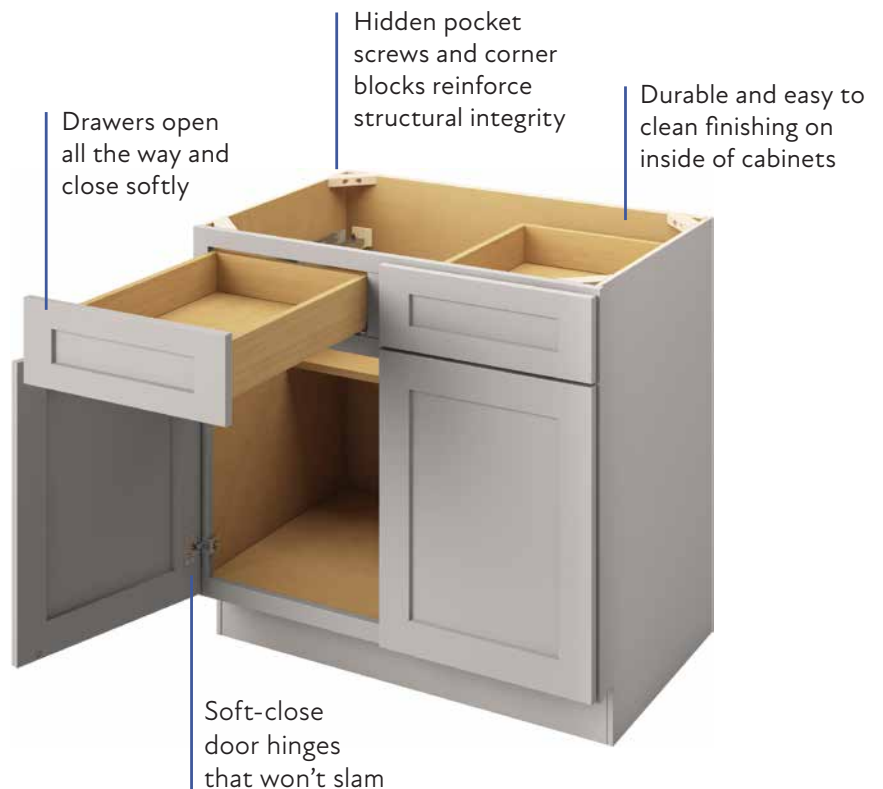

## Door Styles: Catalina, Maui

- High-quality wood construction
- Beautiful, finished interior
- 3/4" thick shelves