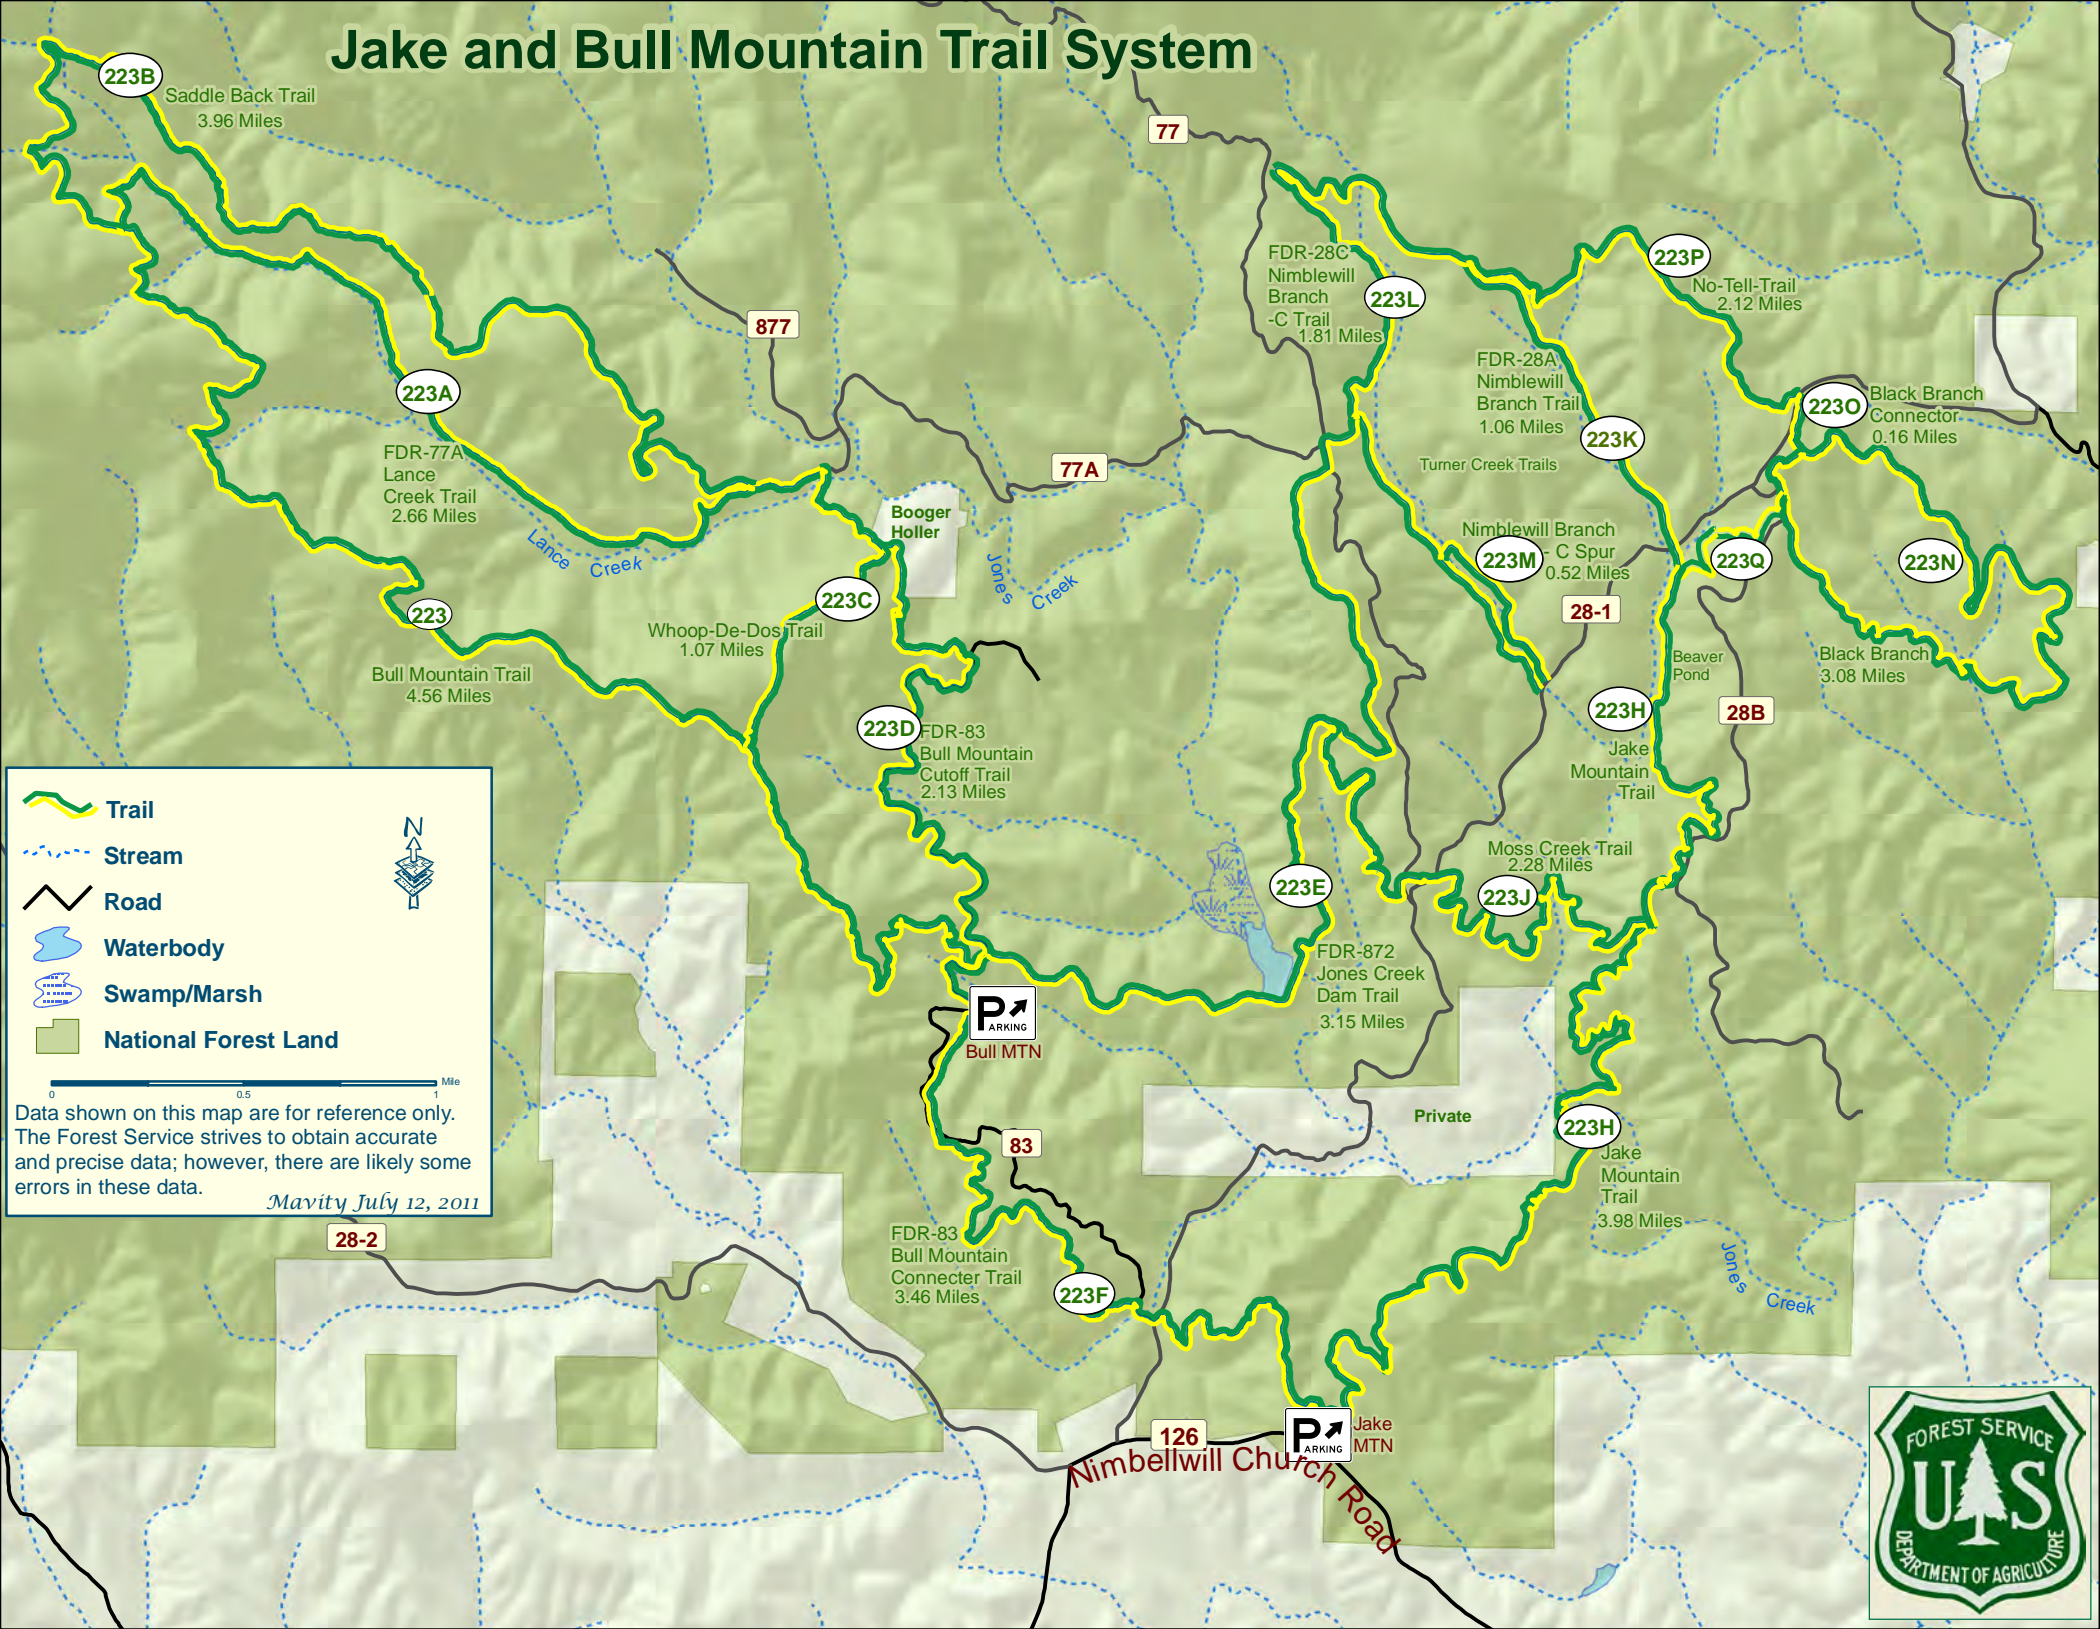

# Jake and Bull Mountain Trail System

- Trail
- Stream
- Road
- Waterbody
- Swamp/Marsh
- National Forest Land

0 0.5 1 Mile

Data shown on this map are for reference only. The Forest Service strives to obtain accurate and precise data; however, there are likely some errors in these data.

Mavity July 12, 2011