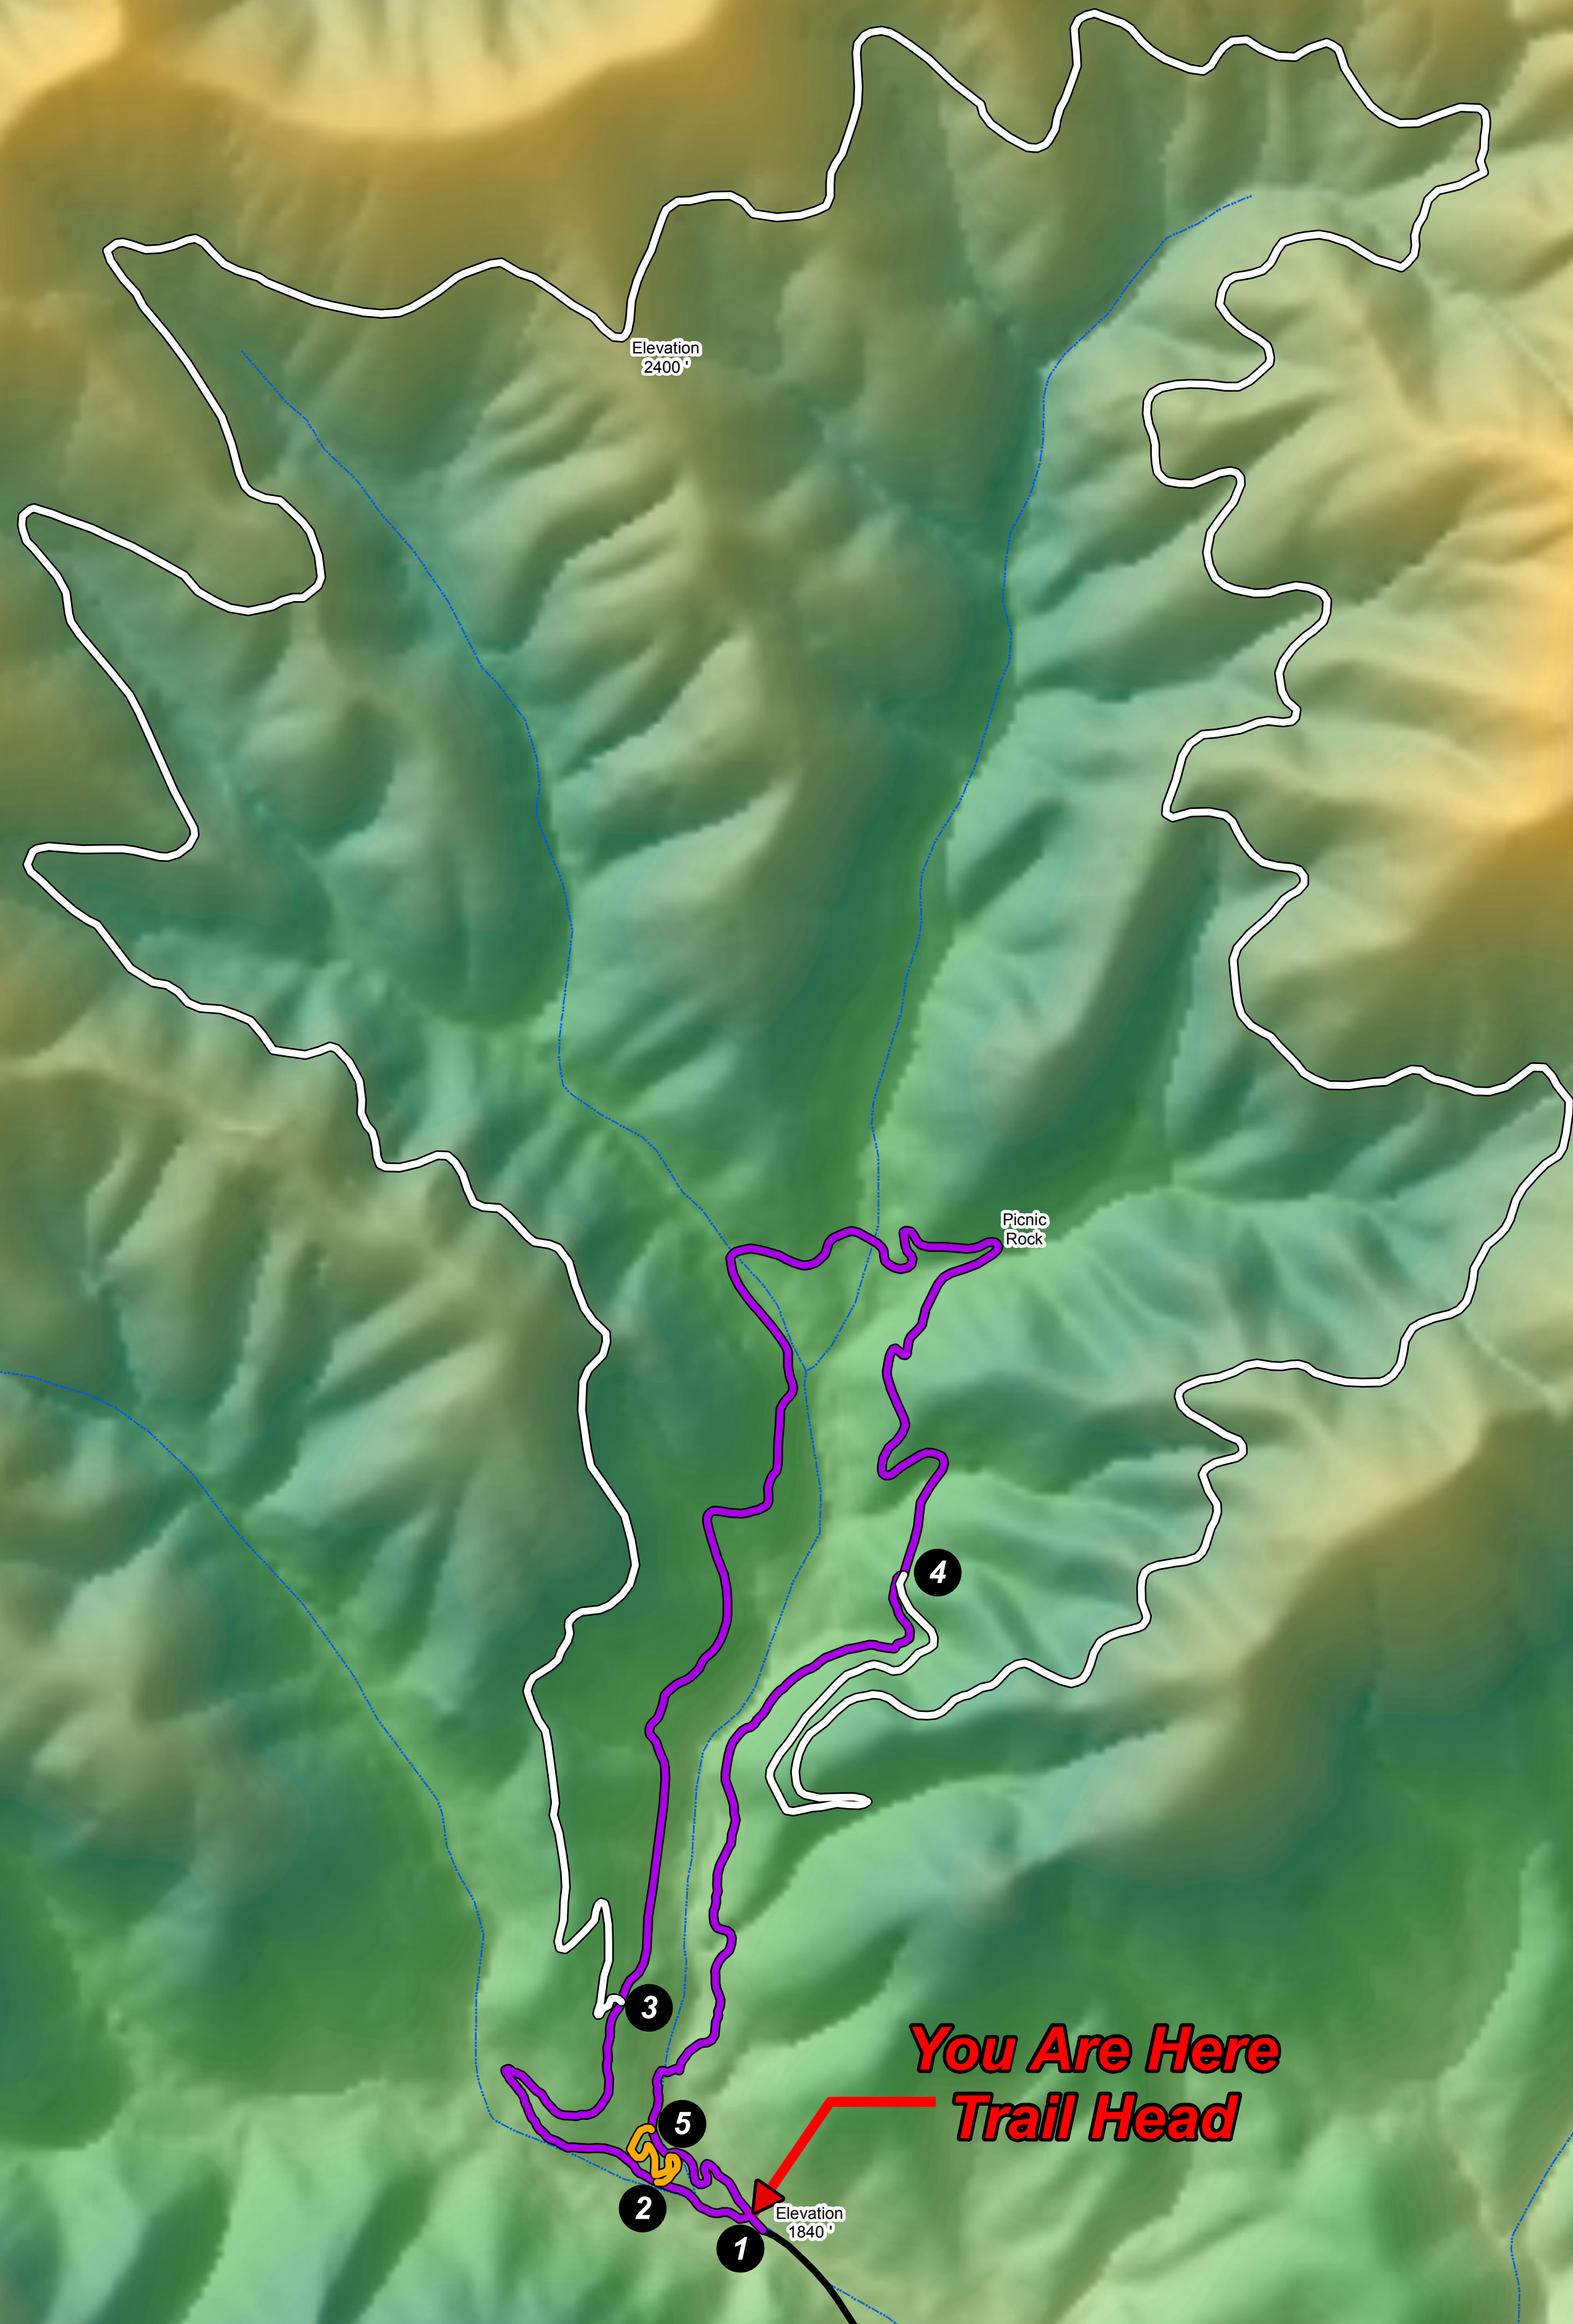

JUNCTION 1

Piney Knob Mountain Biking and Hiking Trails

	Trail Name
Blaze Color	 Flaming Azalea .10 Mile
	 Grape Smuggler 2 Miles
	 The Gobbler 5 Miles
	 Entrance Road 1 Mile

Town of Murphy