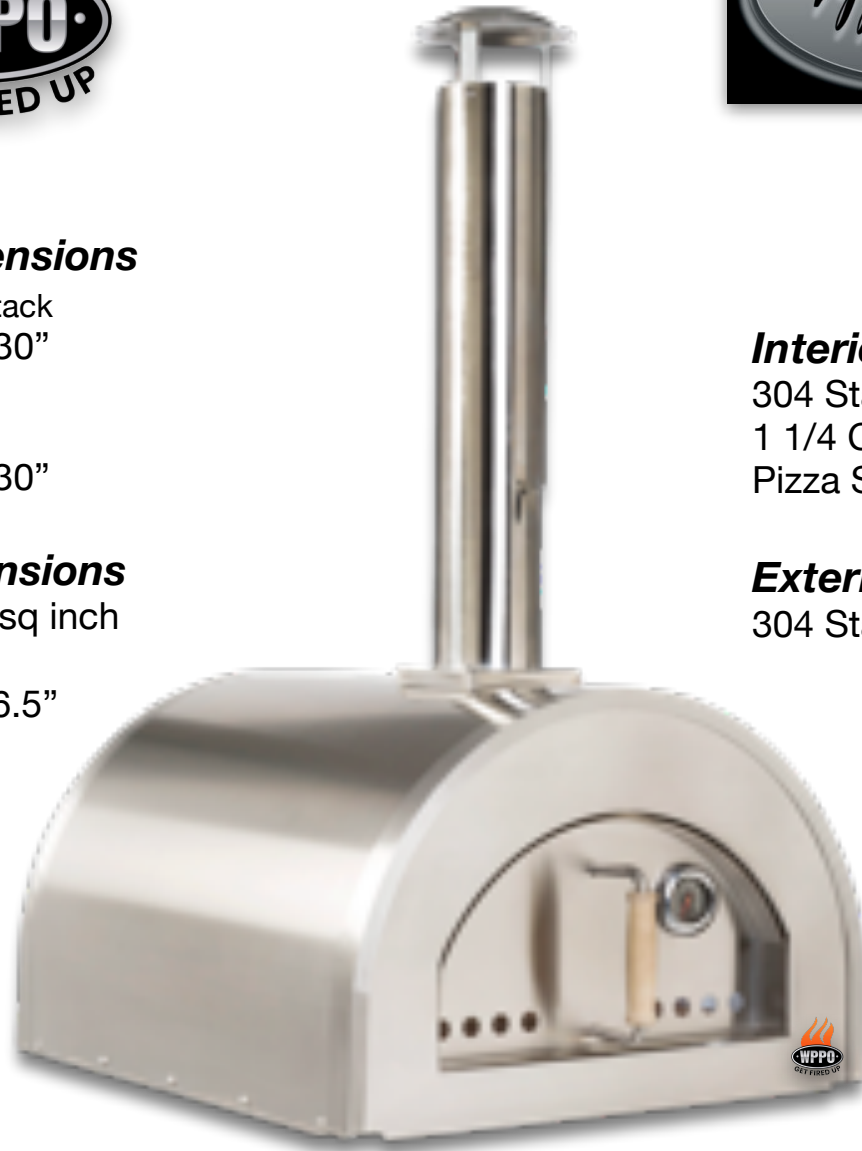

PRO 4

Exterior Dimensions

Oven Only Inc Stack
H 32" W 27" D 30"

Stand Only
H 39" W 27" D 30"

Interior Dimensions

23" x 22" = 506 sq inch

Door Opening
Bottom Width 16.5"
Height 7.75"

Insulation

WPPO LLC Fire
Blanket Woven
Fiber

Interior

304 Stainless Steel
1 1/4 Cordierite
Pizza Stone

Exterior

304 Stainless Steel

MSRP
\$1099.99
Oven Only.

#WKAC-K03S
Cover Only

#WKP-04
Oven Only