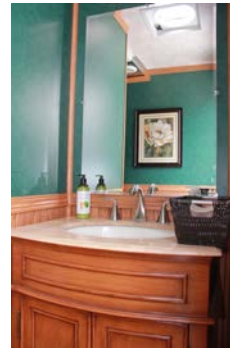

Women's Vanity

**Your guests will be happy you chose
Luxury Mobile Restrooms!**

OES LUXURY MOBILE RESTROOMS, LLC

www.luxurymobilerestrooms.com

831.588.7374 or 559.908.9188