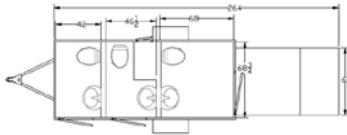

Clean, Spacious and Guests are always pleased.

What our clients are saying:

“Thanks for everything! The wedding was perfect! And our guests raved about the restrooms! They said they were nicer than their own.”

Cherry Suite+ADA

Rates: $1600 - $2400 per day (rates vary depending on season, travel time, event duration and number of guests; price includes delivery charges)

- Trailer Length: 30 feet with ADA
- Trailer Width: 10-11 feet with Stairs
- Trailer Height: 11 feet for total clearance
- Women's- 1 toilet / 1 sink
- Men's- 1 toilet / 1 sink
- Unisex ADA - 1 toilet / 1 sink
- 1 - A/C or heat units
- 250* or less guests

*number of event hours and alcohol service may affect the total number of guests allowed. **Event attendant is not included in this rental.**