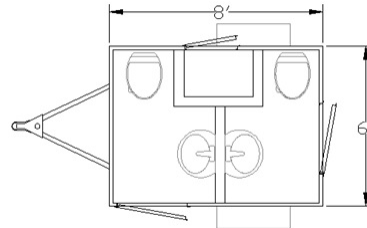

Petite Suite

Rates: $850 - $1500 per day (rates vary depending on season, travel time, event duration and number of guests; price includes delivery charges)

- Trailer Length: 12 feet
- Trailer Width: 10 feet with Stairs
- Trailer Height: 11 feet for total clearance
- Women's- 1 toilet / 1 sink
- Men's- 1 toilet / 1 sink
- 1 - A/C or heat units
- 125* or less guests
- Requires (1) Dedicated (20) Amp Power Circuit
- Onboard water system or faucet hook up

*number of event hours and alcohol service may affect the total number of guests allowed.

Petite Cherry Suite Layout