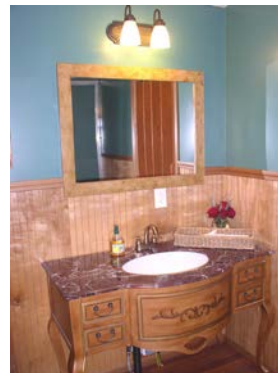

Women's Vanity

**Your guests will be happy you chose
Luxury Mobile Restrooms!**

OES LUXURY MOBILE RESTROOMS, LLC

www.luxurymobilerestrooms.com

831.588.7374 or 559.908.9188