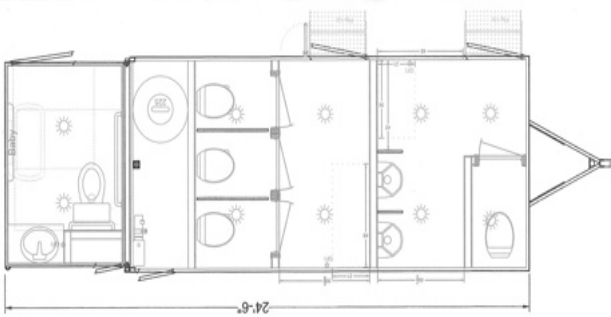

Deluxe Suite + ADA 7-Station Layout