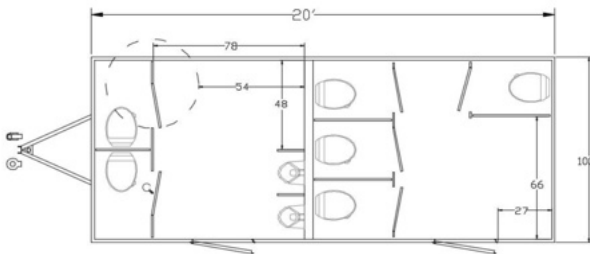

Grand Suite 8-Station Layout

Clean, Spacious and Guests are always pleased.

What our clients are saying:

*"Thanks for everything! The wedding was perfect!
And our guests raved about the restrooms! They
said they were nicer than their own."*