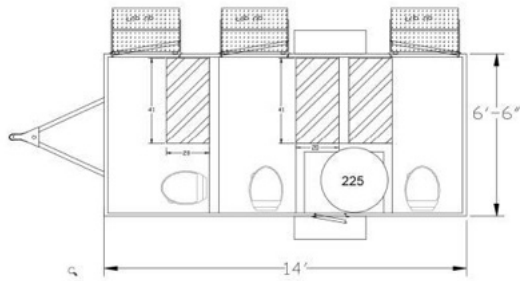

OES LUXURY MOBILE RESTROOMS

Chic Suite 3-Stall Men's interior

Chic Suite 3-Stall Layout

Clean, Spacious and Guests are always pleased.

What our clients are saying:

"Thanks for everything! The wedding was perfect! And our guests raved about the restrooms! They said they were nicer than their own."

Chic Suite 3-Stall

Starting rate: \$2,000 per day + delivery + attendant fee

(Rates vary depending on season, travel time, event duration and number of guests.)

- Trailer Length: 18 feet with tongue
- Trailer Width: 10-11 feet with stairs
- Trailer Height: 11 feet for total clearance
- Women's- 1 toilet / 1 sink
- Men's- 1 toilet / 1 sink
- Unisex - 1 toilet / 1 sink
- 1 - A/C or heat units
- 175* or less guests
- Requires (1) dedicated (20) Amp power circuit
- Onboard water system or faucet hook up needed