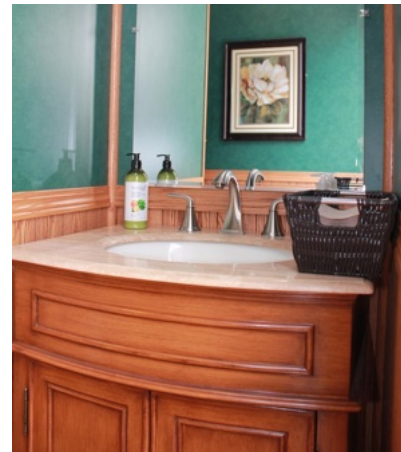

Mini Suite + ADA 3-Stall Interior

OES LUXURY MOBILE RESTROOMS, LLC
www.luxurymobilerestrooms.com
(831) 588-7374 or (559) 908-9188