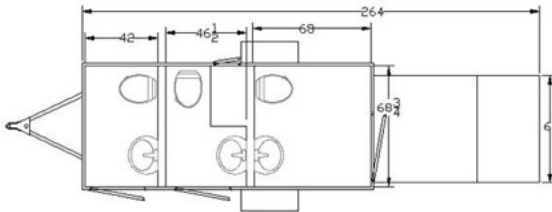

## Mini Suite + ADA 3-Stall

Starting rate: \$2,250 per day + delivery + attendant fee

(Rates vary depending on season, travel time, event duration and number of guests.)

Mini Suite + ADA 3-Stall Exterior

Mini Suite + ADA 3-Stall Layout

- Trailer Length: 30 feet with ADA ramp
- Trailer Width: 10-11 feet with stairs
- Trailer Height: 11 feet for total clearance
- Women's- 1 toilet / 1 sink
- Men's- 1 toilet / 1 sink
- Unisex ADA - 1 toilet / 1 sink
- 1 - A/C or heat units
- 175\* or less guests
- Requires (1) dedicated (20) Amp power circuit
- Onboard water system or faucet hook up