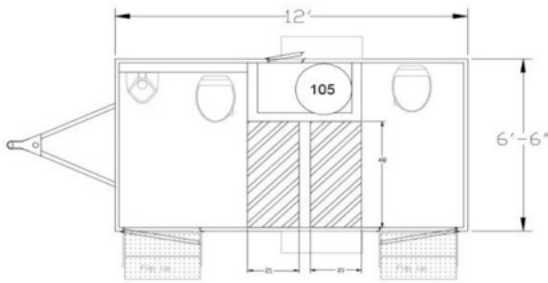

OES LUXURY MOBILE RESTROOMS

Mini Chic Suite 2-Stall

Starting rate: \$1,500 per day + delivery

(Rates vary depending on season, travel time, event duration and number of guests.)

- Trailer Length: 16 feet with tongue
- Trailer Width: 10 feet with stairs
- Trailer Height: 11 feet
- Women's- 1 toilet / 1 sink
- Men's- 1 toilet / 1 urinal / 1 sink
- 1 - A/C or heat units
- 125* or less guests
- Requires (1) dedicated (20) Amp power circuit
- Onboard water system or faucet hook up

*Number of event hours and alcohol service may affect the total number of guests allowed.

Mini Chic Suite 2- Stall Women's Interior

Mini Chic Suite 2- Stall Layout

Mini Chic Suite 2- Stall Exterior

Clean, Spacious and Guests are always pleased.