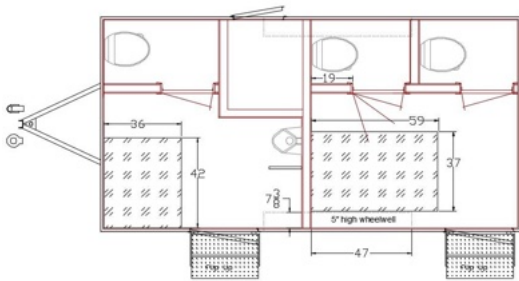

Chic Suite 4-Station Layout

Clean, Spacious and Guests are always pleased.

What our clients are saying:

"Thanks for everything! The wedding was perfect!

And our guests raved about the restrooms! They said they were nicer than their own."

Chic Suite 4-Station

Starting rate: $2,850 per day + delivery + attendant fee

(Rates vary depending on season, travel time, event duration and number of guests.)

- Trailer Length: 18 feet with tongue
- Trailer Width: 10-11 feet with stairs
- Trailer Height: 11 feet for total clearance
- Women's- 2 toilets / 1 sink
- Men's- 1 toilet / 2 urinals / 1 sink
- 2 - A/C or heat units
- 250* or less guests
- Requires (2) dedicated (20) Amp power circuits
- Onboard water system or faucet hook up needed

*Number of event hours and alcohol service may affect the total number of guests allowed.