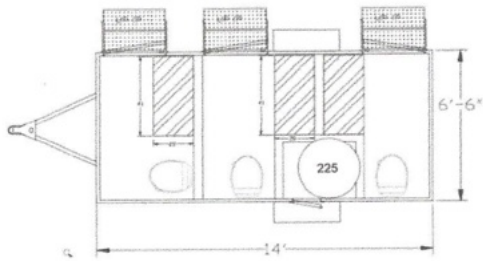

OES LUXURY MOBILE RESTROOMS

Redwood Suite 3-Stall Interior

Redwood Suite 3-Stall Layout

Clean, Spacious and Guests are always pleased.

What our clients are saying:
"Thanks for everything! The wedding was perfect! And our guests raved about the restrooms! They said they were nicer than their own."

- Trailer Length: 18 feet with tongue
- Trailer Width: 10-11 feet with stairs
- Trailer Height: 11 feet for total clearance
- Women's- 1 toilet / 1 sink
- Men's- 1 toilet / 1 sink
- Unisex - 1 toilet / 1 sink
- 1 - A/C or heat units
- 175* or less guests
- Onboard water system or faucet hook up
- Require (1) dedicated (20) Amp power circuit