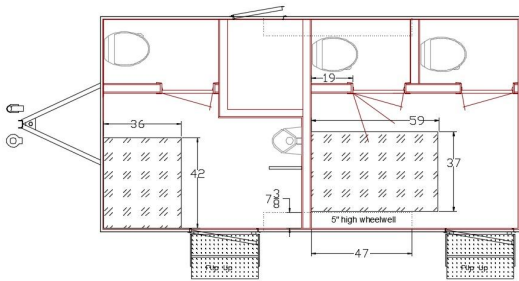

OES LUXURY MOBILE RESTROOMS

Chic Suite 4-stall Interior

Chic Suite 4-stall Layout

Clean, Spacious and Guests are always pleased.

What our clients are saying:

"Thanks for everything! The wedding was perfect!

And our guests raved about the restrooms! They said they were nicer than their own."

Chic Suite 4-stall

Starting rate: \$2850 per day + delivery + attendant fee.

(Rates vary depending on season, travel time, event duration and number of guests.)

- Trailer Length: 18 feet with tongue
- Trailer Width: 10-11 feet with stairs
- Trailer Height: 11 feet for total clearance
- Women's- 2 toilets / 1 sink
- Men's- 1 toilet / 2 urinals / 1 sink
- 2 - A/C or heat units
- 250* or less guests
- Requires (2) dedicated (20) Amp power circuits
- Onboard water system or faucet hook up needed