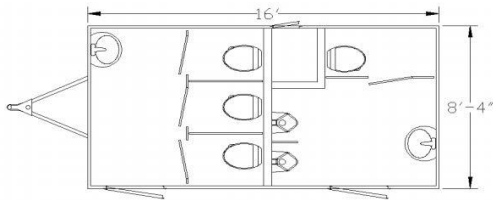

Deluxe Suite Layout

Clean, Spacious and Guests are always pleased.

What our clients are saying:

"Thanks for everything! The wedding was perfect! And our guests raved about the restrooms! They said they were nicer than their own."

Deluxe Suite

Starting rate: $3500 per day + delivery + attendant fee.

(Rates vary depending on season, travel time, event duration and number of guests.)

- Trailer Length: 20 feet
- Trailer Width: 10 feet with stairs
- Trailer Height: 11 feet
- Women's- 3 toilet /1 vanity sink
- Men's- 1 toilet / 2 urinal / 1 sink
- 2 - A/C or heat units
- 350* or less guests
- Requires (2) Dedicated (20) Amp Power Circuit
- Onboard water system or faucet hook up

*Number of event hours and alcohol service may affect the total number of guests allowed.