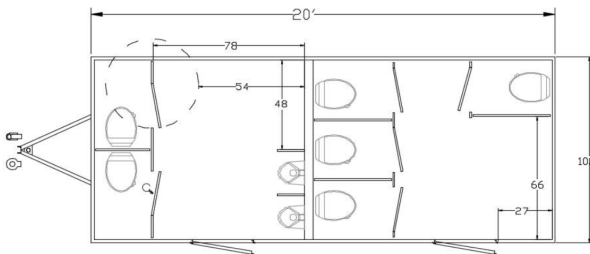

OES LUXURY MOBILE RESTROOMS

Grand Suite Interior

Grand Suite

Starting rate: \$4000 per day + delivery + attendant fee.

(Rate vary depending on season, travel time, event duration and number of guests)

- Trailer Length: 24 feet
- Trailer Width: 11-12 feet with stairs
- Trailer Height: 11 feet
- Women's- 4 toilets / 1 sinks
- Men's- 2 toilets / 2 urinals / 1 sink
- 2 - A/C or heat units
- 600* or less guests
- Faucet hook up, requires water faucet
- Requires (2) dedicated (20) Amp power circuits

*Number of event hours and alcohol service may affect the total number of guests allowed.

Grand Suite Layout

Clean, Spacious and Guests are always pleased.

What our clients are saying:

*"Thanks for everything! The wedding was perfect!
And our guests raved about the restrooms! They
said they were nicer than their own."*