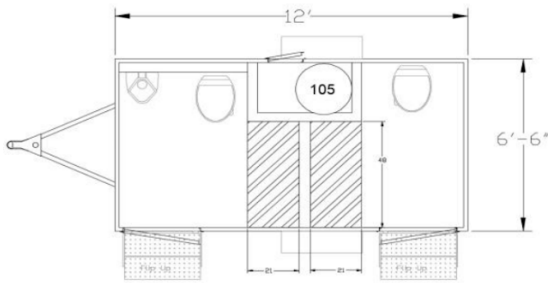

OES LUXURY MOBILE RESTROOMS

Mini Chic Suite 2-Stall

Starting rate: \$1500 per day + delivery

(Rates vary depending on season, travel time, event duration and number of guests.)

- Trailer Length: 16 feet with tongue
- Trailer Width: 10 feet with stairs
- Trailer Height: 11 feet
- Women's- 1 toilet / 1 sink
- Men's- 1 toilet / 1 urinal / 1 sink
- 1 - A/C or heat units
- 150* or less guests
- Requires (1) dedicated (20) Amp power circuit
- Onboard water system or faucet hook up

*Number of event hours and alcohol service may affect the total number of guests allowed

Mini Chic Suite 2-Stall Women's Interior

Mini Chic Suite 2-Stall Layout

Clean, Spacious and Guests are always pleased.