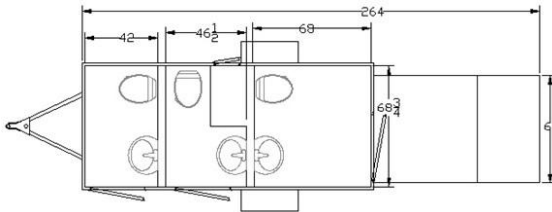

## Mini Suite + ADA

Starting rate: \$2250 per day + delivery

(Rates vary depending on season, travel time, event duration and number of guests.)

Mini Suite + ADA Exterior

Mini Suite + ADA Layout

- Trailer Length: 30 feet with ADA ramp
- Trailer Width: 10-11 feet with stairs
- Trailer Height: 11 feet for total clearance
- Women's- 1 toilet / 1 sink
- Men's- 1 toilet / 1 sink
- Unisex ADA - 1 toilet / 1 sink
- 1 - A/C or heat units
- 175\* or less guests
- Requires (1) dedicated (20) Amp power circuit
- Onboard water system or faucet hook up