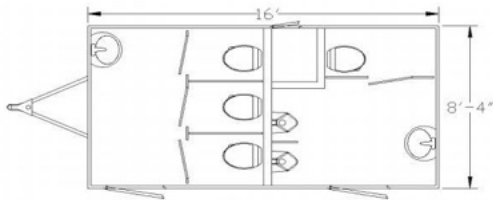

Deluxe Suite 6-Station Layout

Clean, Spacious and Guests are always pleased.

What our clients are saying:

"Thanks for everything! The wedding was perfect! And our guests raved about the restrooms! They said they were nicer than their own."

Deluxe Suite 6-Station

Starting rate: $3,500 per day + delivery + attendant fee

(Rates vary depending on season, travel time, event duration and number of guests.)

- Trailer Length: 20 feet
- Trailer Width: 10 feet with stairs
- Trailer Height: 11 feet
- Women's- 3 toilets / 1 vanity sink
- Men's- 1 toilet / 2 urinals / 1 sink
- 2 - A/C or heat units
- 350* or less guests
- Requires (2) Dedicated (20) Amp Power Circuit
- Onboard water system or faucet hook up

*Number of event hours and alcohol service may affect the total number of guests allowed.