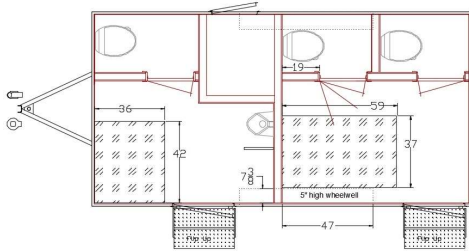

## Chic Suite 4-Station

Rates: \$1600 - \$2750 per day\* (rates vary depending on season, travel time, event duration and number of guests; price includes delivery charges)

- Trailer Length: 20 feet with tongue
- Trailer Width: 10 feet with Stairs
- Trailer Height: 11 feet
- Women's- 2 toilets / 1 vanity sink
- Men's- 1 toilet / 2 urinal / 1 sink
- 2 - A/C or heat units
- 250\* or less guests
- Requires (2) Dedicated (20) Amp Power Circuits
- Onboard water system or faucet hook up