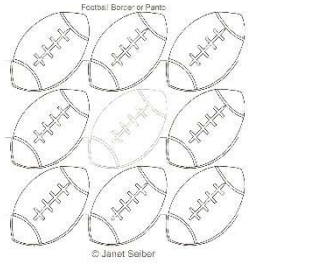

You Have My Heart Edge-to-Edge

© 160 Stitches

By Amy Grant www.mycreativestitches.net

Quiltable Anniversary Set

Lemon Squeeze Set

Pro-Stitcher PATTERNS

©2021 Quiltable Heart Stitches D00116-0012

Peace Sign b2b

Lots of Love e2e

©2021 Quiltable Heart Stitches D00116-0012

©2021 Quiltable Heart Stitches D00116-0012

©2021 Quiltable Heart Stitches D00116-0012

Gone Fishing Edge-to-Edge

Victory Edge-to-Edge

©2022 Quiltable Heart Stitches D00116-0012