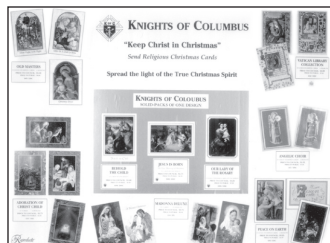

CA-6003 PUBLIC PRICE BOARD

Full color (36"x45") tri-fold, free-standing price board. Identifies your organization promoting *Keep Christ In Christmas* along with easy to read descriptions and prices of the cards your council is selling. $18.00

Shipping, one board.....$9.00

Each additional board shipped to the same location $2.00

ADVENT

CA-6006 ADVENT WREATH

Start a family tradition with a brass-plated advent wreath. Use as is or create your own decorative finish with evergreens. Four candles (3 purple and 1 pink) included. $12.00

Shipping ..... $4.00 ($1.00 each additional wreath shipped to the same location)