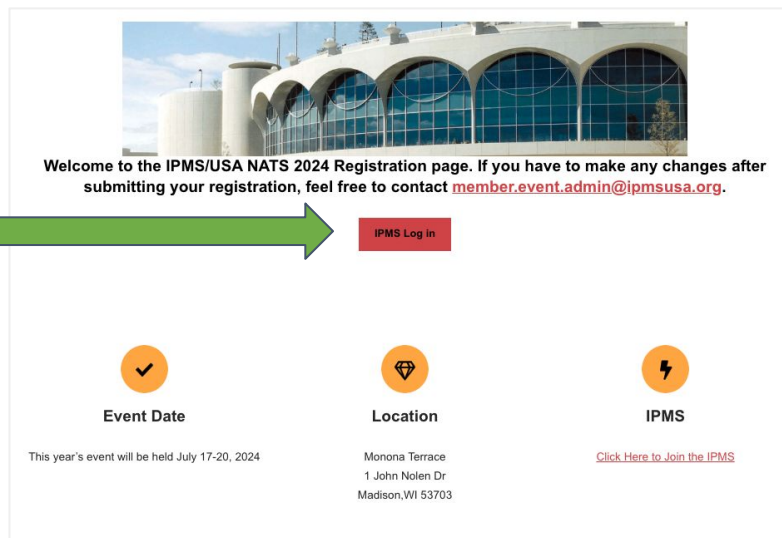

2024 NATIONALS MODELERS /EVENT REGISTRATION

V1.1 (Updated 10June2024)

For Support,
CONTACT: mstevens@gaelhobbies.com
832-594-0613

MODEL DATA ENTRY

1 Visit <https://gomodels.net/>

IPMS Members, CLICK ON THE **IPMS Log in** to login with your IPMS Account

International Plastic Modelers Society/USA

Log in with Facebook

Log in with Google

Email

Password

[Forgot password](#)

2 MODEL DATA ENTRY (DO THIS FIRST!!!)

FIRST TIME USERS will click the Tank photo to register their model
([Add A Model – IPMS/USA NATS 2024 REGISTRATION HOME](#) (gomodels.net))

Complete the Model Registration Form

IPMS/USA NATS 2024 REGISTRATION HOME

Welcome to the IPMS/USA NATS 2024 Model Registration Page. You can register your models here by filling out the fields below and submitting your entry.