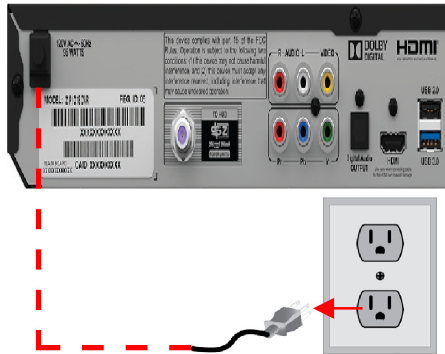

Living Room TV Setup Instructions

Step 1
Place TV box horizontally in a safe location near the TV. Plug in to a power receptacle.

Step 2
Connect cable from the TV box "hub port", to the wall.

Step 3
Connect HDMI cable from the TV box to the TV HDMI port 1.

Step 4
Connect the antenna to the antenna port on the TV box.

- Locate Dish remote labeled Living Room.
- Push SAT on the left side of the remote.
- Use remote for Test Installation.
- Bedroom TV's connect same as above.