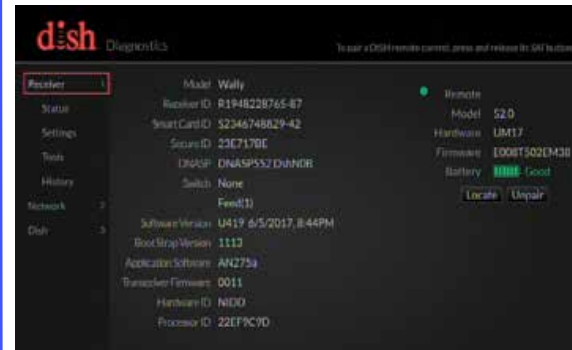

Living Room TV Setup Instructions

Step 1
Place TV box horizontally in a safe location near the TV. Plug in to a power receptacle.

Step 2
Connect cable from the TV box "hub port", to the wall.

Step 3
Connect HDMI cable from the TV box to the TV HDMI port 1.

Step 4
Connect the antenna to the antenna port on the TV box.

- Locate Dish remote labeled Living Room.
- Push SAT on the left side of the remote.
- Use remote for Test Installation.
- Bedroom TV's connect same as above.

Living Room Test Installation Instructions

Step 1
Push Home, Home, Home. (3 times slowly to open the Diagnostics screen)

Step 2
Select Dish (3)

Step 3
Select Test Installation (5)

Step 4
At test completion, hold the back button until menu closes. (Live TV)