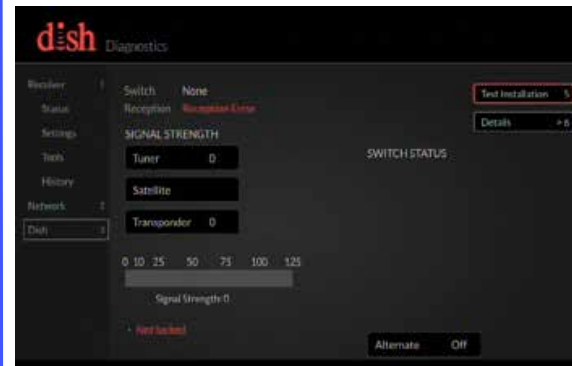

Living Room TV Setup Instructions

Step 1
Place TV box horizontally in a safe location near the TV. Plug in to a power receptacle.

Step 2
Connect cable from the TV box "hub port", to the wall.

Step 3
Connect HDMI cable from the TV box to the TV HDMI port 1.

Step 4
Connect the antenna to the antenna port on the TV box.

- Locate Dish remote labeled Living Room.
- Push SAT on the left side of the remote.
- Use remote for Test Installation.
- Bedroom TV's connect same as above.

Living Room Test Installation Instructions

Step 1
Push Home, Home, Home. (3 times slowly to open the Diagnostics screen)

Step 2
Select Dish (3)

Step 3
Select Test Installation (5)

Step 4
At test completion, hold the back button until menu closes. (Live TV)