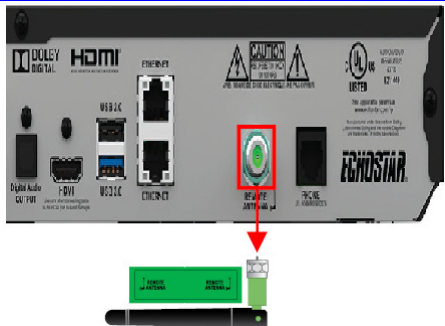

Living Room TV Setup Instructions

Step 1
Place TV box horizontally in a safe location near the TV. Plug in to a power receptacle.

Step 2
Connect cable from the TV box "hub port", to the wall.

Step 3
Connect HDMI cable from the TV box to the TV HDMI port 1.

Step 4
Connect the antenna to the antenna port on the TV box.

- Locate Dish remote labeled Living Room.
- Push SAT on the left side of the remote.
- Use remote for Test Installation.
- Bedroom TV's connect same as above.