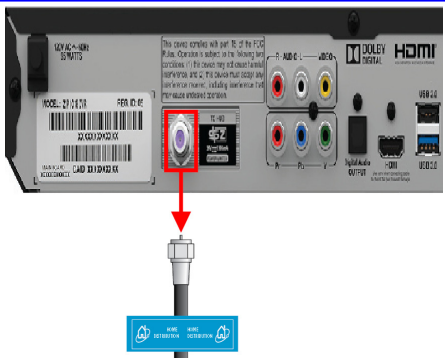

Living Room TV Setup Instructions

Step 1
Place TV box horizontally in a safe location near the TV. Plug in to a power receptacle.

Step 2
Connect cable from the TV box "hub port", to the wall.

Step 3
Connect HDMI cable from the TV box to the TV HDMI port 1.

Step 4
Connect the antenna to the antenna port on the TV box.

- Locate Dish remote labeled Living Room.
- Push SAT on the left side of the remote.
- Use remote for Test Installation.
- Bedroom TV's connect same as above.