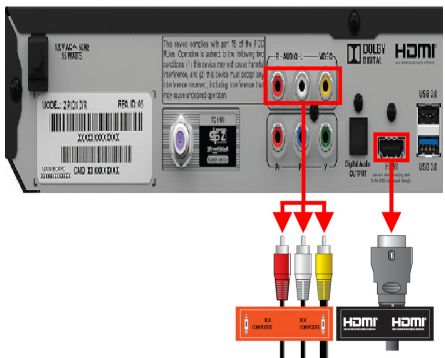

Living Room TV Setup Instructions

Step 1
Place TV box horizontally in a safe location near the TV. Plug in to a power receptacle.

Step 2
Connect cable from the TV box "hub port", to the wall.

Step 3
Connect HDMI cable from the TV box to the TV HDMI port 1.

Step 4
Connect the antenna to the antenna port on the TV box.

- Locate Dish remote labeled Living Room.
- Push SAT on the left side of the remote.
- Use remote for Test Installation.
- Bedroom TV's connect same as above.