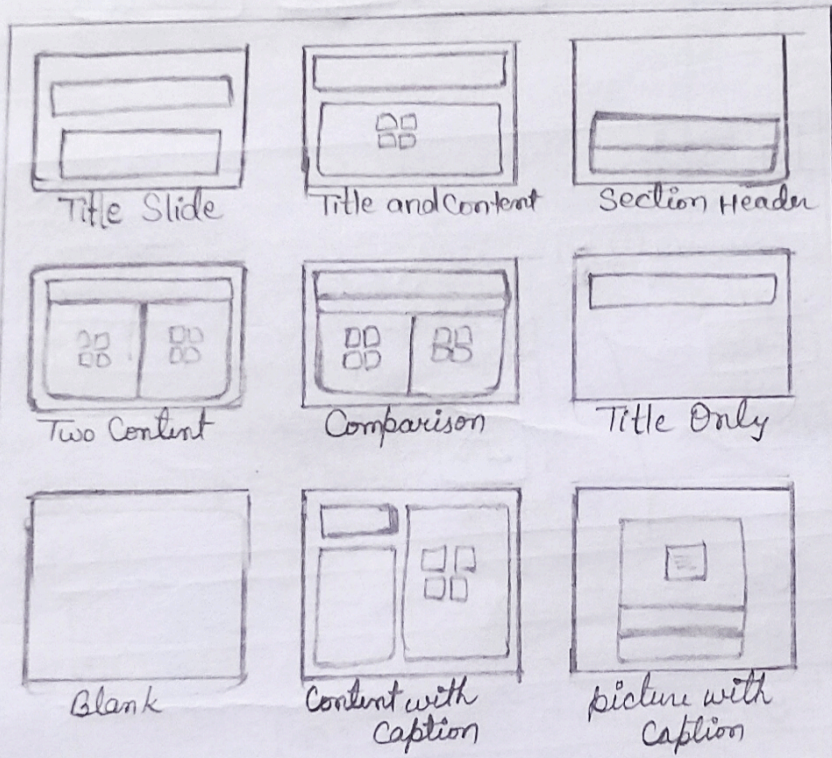

Method 1

Method 2

File - Same as work & Excel

“Home”
→ तरह-तरह का Slide लेना ही तो

- Duplicate Selected Slides
- Slides from outline
- Reuse Outline

* Home Ribbon

S → Text Shadow

AV →

Very tight	ST
Tight	STI
Normal	SITI
Loose	SITI
Very loose	SITI
More Spacing	

Home →

Quick Styles

abc	abc	abc	abc	abc
abc	abc	abc	abc	abc
abc	abc	abc	abc	abc

"Insert"

Photo Album

New photoalbum
Exit photo Album