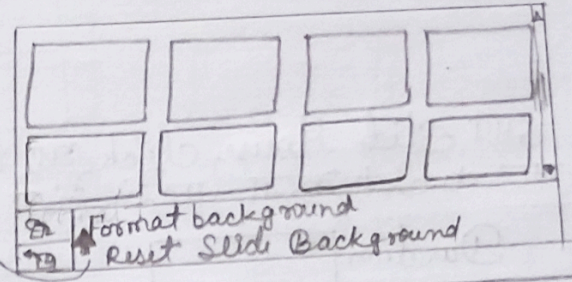

Landscape

OK

Cancel

by default

On-Screen Show (4:3)
On-Screen Show (16:9)
On-Screen Show (16:10)
Letter Paper (8.5 x 11) in
Ledge paper (11 x 17) in

→ Slide पर तरह-तरह का theme लगाना चाहते हैं तो

असमं कोई भी एक theme चुन लें। और ये theme उसी slide पर automatically लग जाता है।

→ Slide पर background लगाना है तो

Format Background ? X

Fill

Picture Solid fill
 Gradient fill
 Picture or texture fill
 Hide background graphics

Texture: [Image]

Insert forms:

Tile picture as texture

Stretch options
 Offset
 Left [0%] Right [0%] Top [0%] Bottom [0%]
 transparency [0%]

Color: [Color swatch]

Transparency: [Slider] [0%]

Preset colors: [Color swatch]

Type: Linear

Direction: [Dropdown]

Angle: 90°

Gradient stop

[Stop 1] [Add] [Remove]