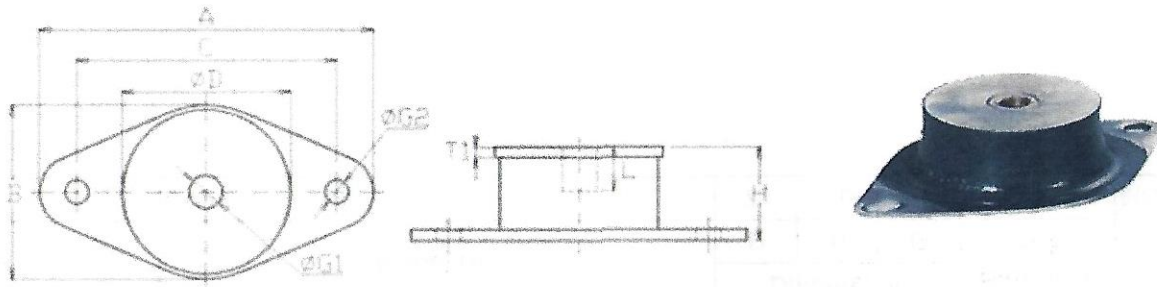

IC1001 Series

Everpads Item	Maker	Model No.	Dimension										Hardness +/-3	Part No.	Q'ty
			D	H	G1	A	C	B	G2	T1	T2	L			
IC1001	PROTEC	BOXER119	86	42	16	186	158	122	14	3		20	50~60		
IC1002	AMMANN	AC110-11	160	70	16	202	180	160	13	6		20	50~60		
	PROTEC	AC70													

Everpads Item	Maker	Model No.	Dimension										Hardness +/-3	Part No.	Q'ty
			D	H	G1	A	C	B	G2	T1	T2	L			
IC1003	DYNAPAC	CC900	99.3	75.1	M12	150	120	99.3	10.7	4	5	20	50	394242	8