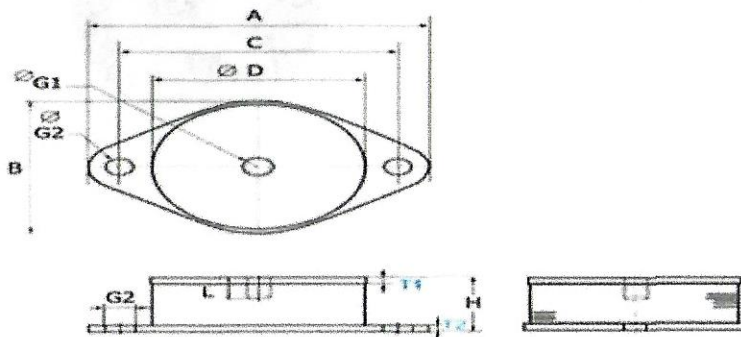

IC1001 Series

Everpads Item	Maker	Model No.	Dimension										Hardness +/-3	Part No.	Q'ty
			D	H	G1	A	C	B	G2	T1	T2	L			
IC1001	PROTEC	BOXER119	86	42	16	186	158	122	14	3		20	50~60		
IC1002	AMMANN	AC110-11	160	70	16	202	180	160	13	6		20	50~60		
	PROTEC	AC70													

Everpads Item	Maker	Model No.	Dimension										Hardness +/-3	Part No.	Q'ty
			D	H	G1	A	C	B	G2	T1	T2	L			
IC1003	DYNAPAC	CC900	99.3	75.1	M12	150	120	99.3	10.7	4	5	20	50	394242	8