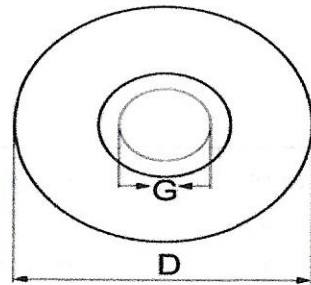

IC1101 Series

Everpads Item	Maker	Model No.	Dimension			Hardness +/-3	Part No.	Q'ty
			D	H	G			
IC1101	HAMM	DV2K	70	70	21	50~60	MO1874	