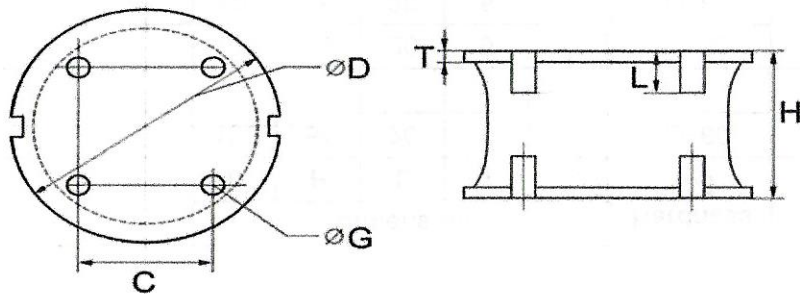

IC1201 Series

Everpads Item	Maker	Model No.	Dimension					Hardness +/-3	Part No.	Q'ty
			D	H	C	G	T			
IC1201	DYNAPAC		160	76	65	10	9	50~60		
IC1202			系統未建尺寸資料					50~60		