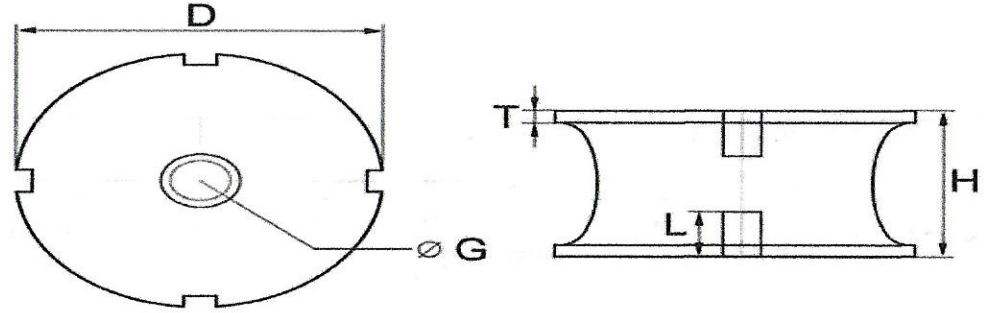

IC1301 Series

Everpads Item	Maker	Model No.	Dimension					Hardness +/-3	Part No.	Q'ty
			D	H	L	T	G			
IC1301	BITELLI	DTV14	100	54	20	5	16	50~60		
	DYNAPAC	LP750	100	54	20	5	16	50~60	272593	4
IC1302	HUDCO	HC-10	100	75	20	5	16	50~60		
IC1303	HUDCO		120	75	20	5	16	50~60		
IC1304	Compactor Plate		120	50	20	5	16	50~60		
IC1305	CATERPILLAR	573, 683E, CB334D, CB634D	165	102	27	8	20	50~60	1611156, 2270172	12 16
IC1306	BOMAG	BW75H, BW80AD-2, BW90, BW120 (non drive), BW130 (non drive)	100	40	15	5	16	50~60		