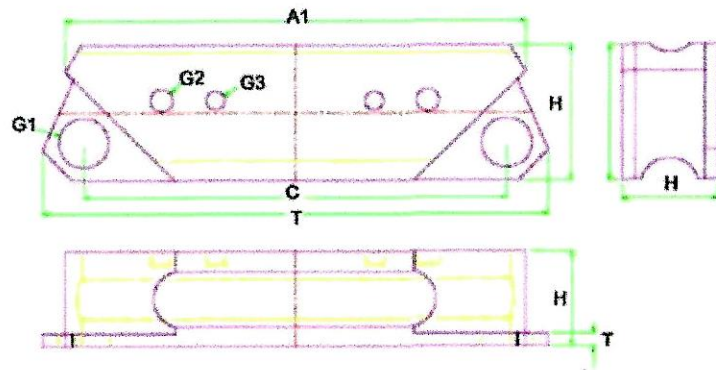

IC1601 Series

Everpads Item	Maker	Model No.	Dimension									Hardness +/-3	Part No.	Q'ty
			A	B	A1	C	H	G1	G2	G3	T			
IC1601	CATERPILLAR	CB424, CB525, CB521, CB624, CB523, CB643, CB524	381	104	347	318.5	72	38	17	14	10	50-60		