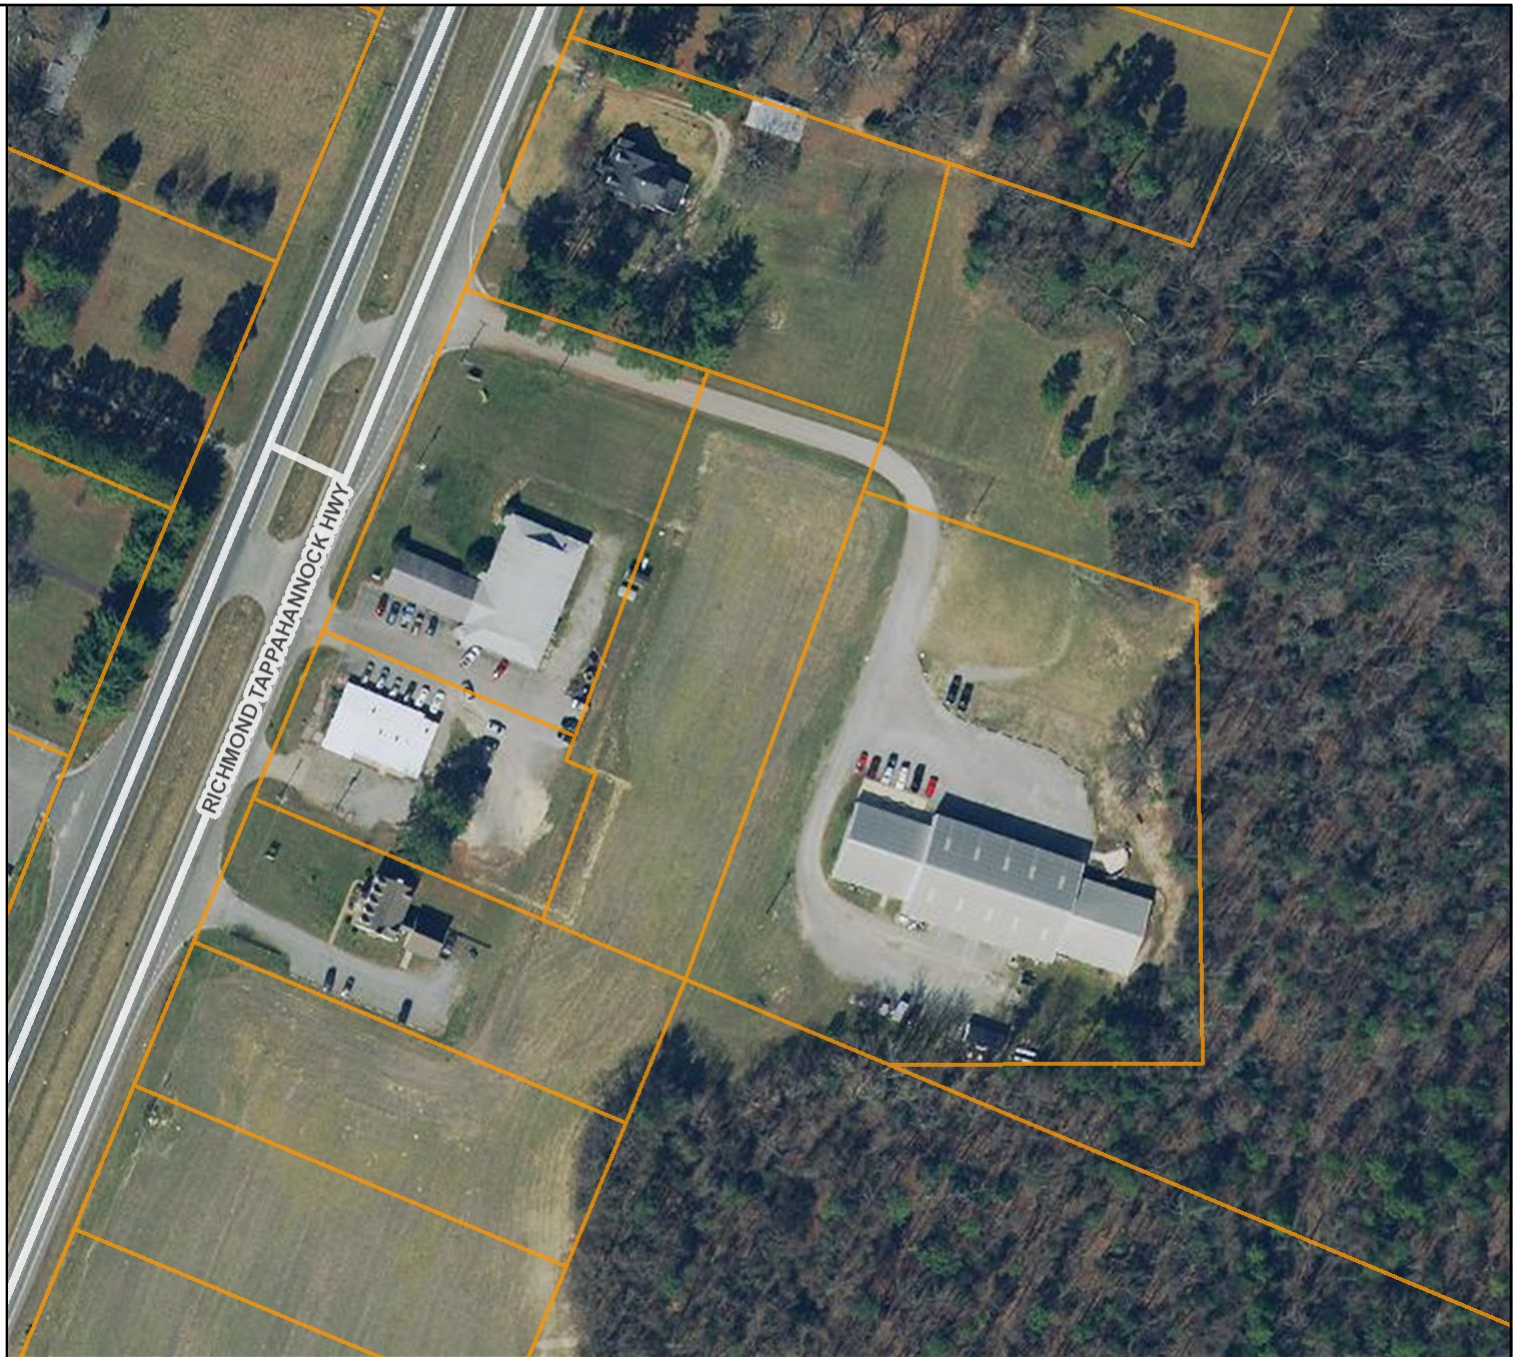

King William County, Virginia

Legend

- County Boundary
- Parcel Boundaries
- Hidden WestPoint_Streets 2257

Feet

Title: Pharmacy

Date: 4/19/2019

DISCLAIMER: This drawing is neither a legally recorded map nor a survey and is not intended to be used as such. The information displayed is a compilation of records, information, and data obtained from various sources, and King William County, VA is not responsible for its accuracy or how current it may be.