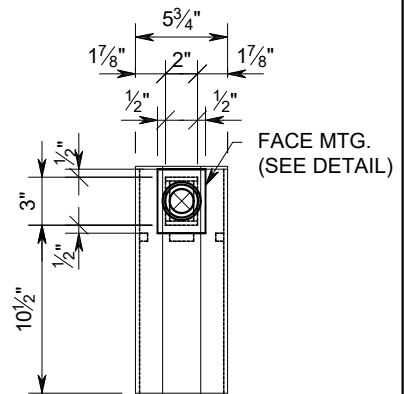

**ELEV. VIEW**  
SCALE: 1"=1'-0"

**SIDE VIEW**  
SCALE: 1"=1'-0"

**NOTES:**

- BREAK ALL SHARP EDGES.
- COVER MUST FIT FLUSH WITH TOP.
- MATERIAL TO BE 1/4" ALUMINUM UNLESS OTHERWISE NOTED.
- PLATE WELDED ON TOP SIDE ONLY. BOTTOM SIDE MUST BE SMOOTH SO CAP WILL SIT LEVEL ON POLE.
- PAINT ALL EXPOSED SURFACES DARK BRONZE.

**COVER DETAIL**  
SCALE:1"=1'-0"

**FACE MTG  
DETAIL**  
SCALE:1"=1'-0"

**TOP VIEW**  
SCALE:1"=1'-0"

**ELEV. VIEW**  
SCALE:1"=1'-0"

**SIDE VIEW**  
SCALE:1"=1'-0"

**NOTES:**

1. BREAK ALL SHARP EDGES.
2. COVER MUST FIT FLUSH WITH TOP.
3. MATERIAL TO BE 1/4" ALUMINUM UNLESS OTHERWISE NOTED.
4. PLATE WELDED ON TOP SIDE ONLY. BOTTOM SIDE MUST BE SMOOTH SO CAP WILL SIT LEVEL ON POLE.
5. PAINT ALL EXPOSED SURFACES (DARK BRONZE).