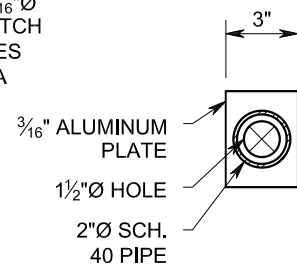

**ELEV. VIEW**  
SCALE: 1"=1'-0"

**SIDE VIEW**  
SCALE: 1"=1'-0"

**NOTES:**

- BREAK ALL SHARP EDGES.
- COVER MUST FIT FLUSH WITH TOP.
- MATERIAL TO BE 1/4" ALUMINUM UNLESS OTHERWISE NOTED.
- PLATE WELDED ON TOP SIDE ONLY. BOTTOM SIDE MUST BE SMOOTH SO CAP WILL SIT LEVEL ON POLE.
- PAINT ALL EXPOSED SURFACES DARK BRONZE.

DWG. NO: CATALOG REV.

CAT. NO: 967894 DATE: 2/18/20

PROJECT:

TEXAS PROFESSIONAL ENGINEERS REG. NO. F-9055.

APPROVED BY:

DATE:

**SEC. A-A**  
SCALE:1"=1'-0"

**SEC. B-B**  
SCALE:1"=1'-0"

**COVER DETAIL**  
SCALE:1"=1'-0"

**FACE MTG  
DETAIL**  
SCALE:1"=1'-0"

**TOP VIEW**  
SCALE:1"=1'-0"

**ELEV. VIEW**  
SCALE:1"=1'-0"

**SIDE VIEW**  
SCALE:1"=1'-0"

**NOTES:**

1. BREAK ALL SHARP EDGES.
2. COVER MUST FIT FLUSH WITH TOP.
3. MATERIAL TO BE 1/4" ALUMINUM UNLESS OTHERWISE NOTED.
4. PLATE WELDED ON TOP SIDE ONLY. BOTTOM SIDE MUST BE SMOOTH SO CAP WILL SIT LEVEL ON POLE.
5. PAINT ALL EXPOSED SURFACES (DARK BRONZE).