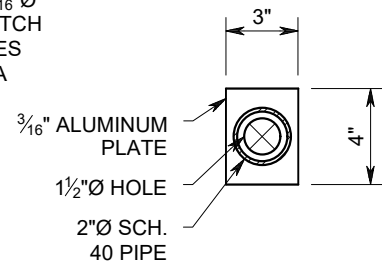

COVER DETAIL
SCALE: 1"=1'-0"

FACE MTG DETAIL
SCALE: 1"=1'-0"