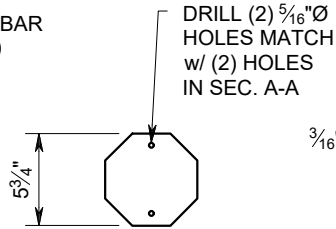

COVER DETAIL
SCALE: 1"=1'-0"