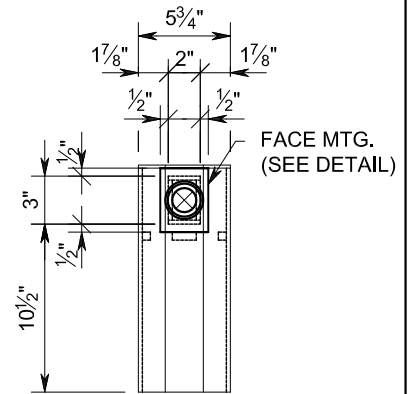

**ELEV. VIEW**  
SCALE: 1"=1'-0"

**SIDE VIEW**  
SCALE: 1"=1'-0"

**NOTES:**

- BREAK ALL SHARP EDGES.
- COVER MUST FIT FLUSH WITH TOP.
- MATERIAL TO BE 1/4" ALUMINUM UNLESS OTHERWISE NOTED.
- PLATE WELDED ON TOP SIDE ONLY. BOTTOM SIDE MUST BE SMOOTH SO CAP WILL SIT LEVEL ON POLE.
- PAINT ALL EXPOSED SURFACES DARK BRONZE.

**COVER DETAIL**  
SCALE:1"=1'-0"

**FACE MTG  
DETAIL**  
SCALE:1"=1'-0"

**TOP VIEW**  
SCALE:1"=1'-0"

**ELEV. VIEW**  
SCALE:1"=1'-0"

**SIDE VIEW**  
SCALE:1"=1'-0"

**NOTES:**

1. BREAK ALL SHARP EDGES.
2. COVER MUST FIT FLUSH WITH TOP.
3. MATERIAL TO BE 1/4" ALUMINUM UNLESS OTHERWISE NOTED.
4. PLATE WELDED ON TOP SIDE ONLY. BOTTOM SIDE MUST BE SMOOTH SO CAP WILL SIT LEVEL ON POLE.
5. PAINT ALL EXPOSED SURFACES (DARK BRONZE).