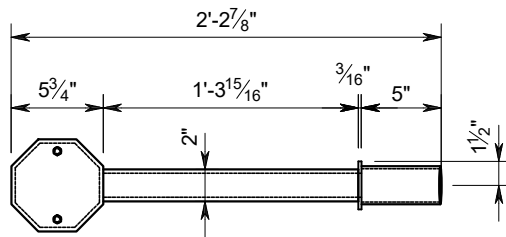

TEXAS PROFESSIONAL ENGINEERS REG. NO. F-9055.

**SEC. A-A**  
SCALE: 1"=1'-0"

**SEC. B-B**  
SCALE: 1"=1'-0"

**COVER DETAIL**  
SCALE: 1"=1'-0"

**FACE MTG DETAIL**  
SCALE: 1"=1'-0"

**TOP VIEW**  
SCALE: 1"=1'-0"

**ELEV. VIEW**  
SCALE: 1"=1'-0"

**SIDE VIEW**  
SCALE: 1"=1'-0"

**NOTES:**

- BREAK ALL SHARP EDGES.
- COVER MUST FIT FLUSH WITH TOP.
- MATERIAL TO BE 1/4" ALUMINUM UNLESS OTHERWISE NOTED.
- PLATE WELDED ON TOP SIDE ONLY. BOTTOM SIDE MUST BE SMOOTH SO CAP WILL SIT LEVEL ON POLE.
- PAINT ALL EXPOSED SURFACES DARK BRONZE.

**COVER DETAIL**  
SCALE:1"=1'-0"

**FACE MTG  
DETAIL**  
SCALE:1"=1'-0"

**TOP VIEW**  
SCALE:1"=1'-0"

**ELEV. VIEW**  
SCALE:1"=1'-0"

**SIDE VIEW**  
SCALE:1"=1'-0"

**NOTES:**

1. BREAK ALL SHARP EDGES.
2. COVER MUST FIT FLUSH WITH TOP.
3. MATERIAL TO BE 1/4" ALUMINUM UNLESS OTHERWISE NOTED.
4. PLATE WELDED ON TOP SIDE ONLY. BOTTOM SIDE MUST BE SMOOTH SO CAP WILL SIT LEVEL ON POLE.
5. PAINT ALL EXPOSED SURFACES (DARK BRONZE).