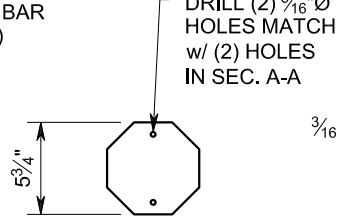

**ELEV. VIEW**  
SCALE: 1"=1'-0"

**SIDE VIEW**  
SCALE: 1"=1'-0"

**NOTES:**

- BREAK ALL SHARP EDGES.
- COVER MUST FIT FLUSH WITH TOP.
- MATERIAL TO BE 1/4" ALUMINUM UNLESS OTHERWISE NOTED.
- PLATE WELDED ON TOP SIDE ONLY. BOTTOM SIDE MUST BE SMOOTH SO CAP WILL SIT LEVEL ON POLE.
- PAINT ALL EXPOSED SURFACES DARK BRONZE.

**COVER DETAIL**  
SCALE:1"=1'-0"

**FACE MTG  
DETAIL**  
SCALE:1"=1'-0"

**TOP VIEW**  
SCALE:1"=1'-0"

**ELEV. VIEW**  
SCALE:1"=1'-0"

**SIDE VIEW**  
SCALE:1"=1'-0"

**NOTES:**

1. BREAK ALL SHARP EDGES.
2. COVER MUST FIT FLUSH WITH TOP.
3. MATERIAL TO BE 1/4" ALUMINUM UNLESS OTHERWISE NOTED.
4. PLATE WELDED ON TOP SIDE ONLY. BOTTOM SIDE MUST BE SMOOTH SO CAP WILL SIT LEVEL ON POLE.
5. PAINT ALL EXPOSED SURFACES (DARK BRONZE).