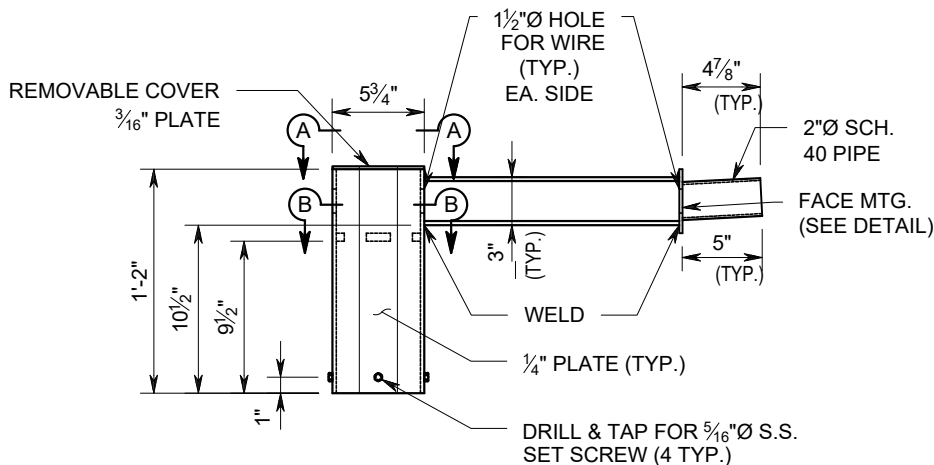

**ELEV. VIEW**  
SCALE: 1"=1'-0"

**SIDE VIEW**  
SCALE: 1"=1'-0"

**NOTES:**

- BREAK ALL SHARP EDGES.
- COVER MUST FIT FLUSH WITH TOP.
- MATERIAL TO BE 1/4" ALUMINUM UNLESS OTHERWISE NOTED.
- PLATE WELDED ON TOP SIDE ONLY. BOTTOM SIDE MUST BE SMOOTH SO CAP WILL SIT LEVEL ON POLE.
- PAINT ALL EXPOSED SURFACES DARK BRONZE.

**COVER DETAIL**  
SCALE:1"=1'-0"

**FACE MTG  
DETAIL**  
SCALE:1"=1'-0"

**TOP VIEW**  
SCALE:1"=1'-0"

**ELEV. VIEW**  
SCALE:1"=1'-0"

**SIDE VIEW**  
SCALE:1"=1'-0"

**NOTES:**

1. BREAK ALL SHARP EDGES.
2. COVER MUST FIT FLUSH WITH TOP.
3. MATERIAL TO BE 1/4" ALUMINUM UNLESS OTHERWISE NOTED.
4. PLATE WELDED ON TOP SIDE ONLY. BOTTOM SIDE MUST BE SMOOTH SO CAP WILL SIT LEVEL ON POLE.
5. PAINT ALL EXPOSED SURFACES (DARK BRONZE).