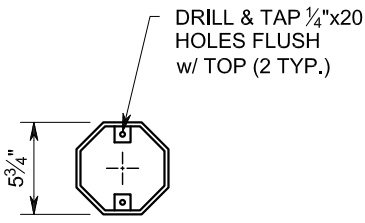

SEC. A-A
SCALE:1"=1'-0"