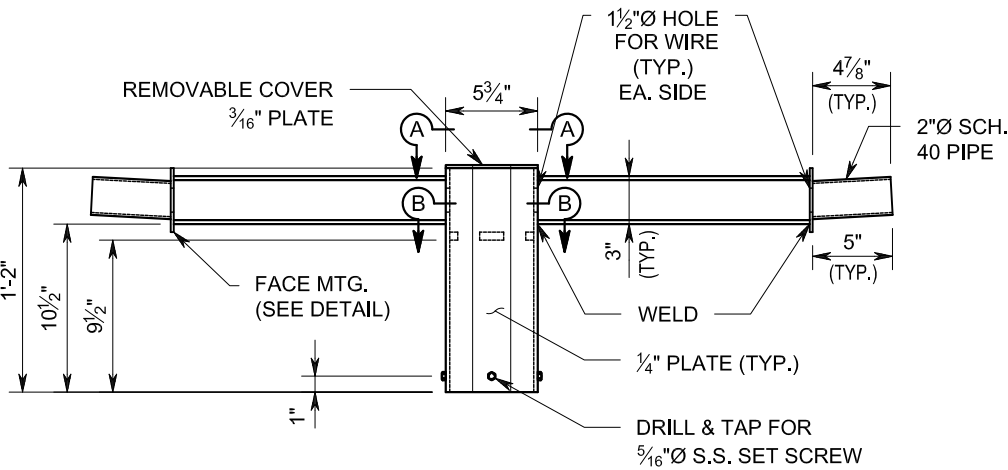

**ELEV. VIEW**  
SCALE: 1"=1'-0"

**SIDE VIEW**  
SCALE: 1"=1'-0"

**NOTES:**

- BREAK ALL SHARP EDGES.
- COVER MUST FIT FLUSH WITH TOP.
- MATERIAL TO BE 1/4" ALUMINUM UNLESS OTHERWISE NOTED.
- PLATE WELDED ON TOP SIDE ONLY. BOTTOM SIDE MUST BE SMOOTH SO CAP WILL SIT LEVEL ON POLE.
- PAINT ALL EXPOSED SURFACES DARK BRONZE.

**COVER DETAIL**  
SCALE:1"=1'-0"

**FACE MTG  
DETAIL**  
SCALE:1"=1'-0"

**TOP VIEW**  
SCALE:1"=1'-0"

**ELEV. VIEW**  
SCALE:1"=1'-0"

**SIDE VIEW**  
SCALE:1"=1'-0"

**NOTES:**

1. BREAK ALL SHARP EDGES.
2. COVER MUST FIT FLUSH WITH TOP.
3. MATERIAL TO BE 1/4" ALUMINUM UNLESS OTHERWISE NOTED.
4. PLATE WELDED ON TOP SIDE ONLY. BOTTOM SIDE MUST BE SMOOTH SO CAP WILL SIT LEVEL ON POLE.
5. PAINT ALL EXPOSED SURFACES (DARK BRONZE).