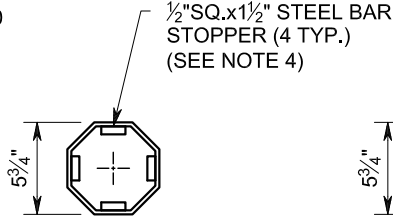

COVER DETAIL
SCALE:1"=1'-0"

SEC. B-B
SCALE:1"=1'-0"