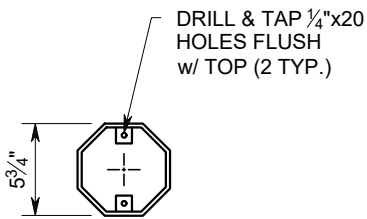

SEC. A-A
SCALE: 1"=1'-0"