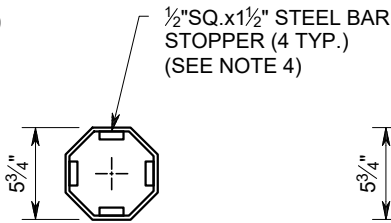

COVER DETAIL
SCALE: 1"=1'-0"

SEC. B-B
SCALE: 1"=1'-0"