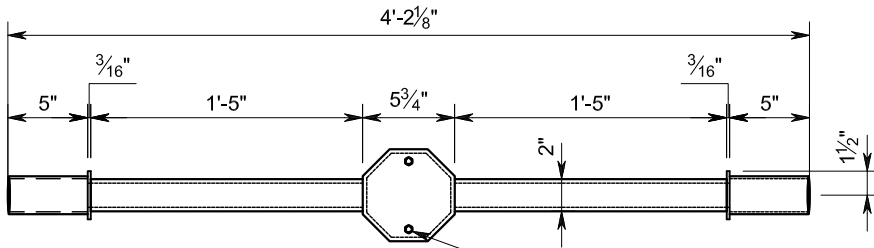

**ELEV. VIEW**  
SCALE: 1"=1'-0"

**SIDE VIEW**  
SCALE: 1"=1'-0"

**NOTES:**

- BREAK ALL SHARP EDGES.
- COVER MUST FIT FLUSH WITH TOP.
- MATERIAL TO BE 1/4" ALUMINUM UNLESS OTHERWISE NOTED.
- PLATE WELDED ON TOP SIDE ONLY. BOTTOM SIDE MUST BE SMOOTH SO CAP WILL SIT LEVEL ON POLE.
- PAINT ALL EXPOSED SURFACES DARK BRONZE.

**COVER DETAIL**  
SCALE:1"=1'-0"

**FACE MTG  
DETAIL**  
SCALE:1"=1'-0"

**TOP VIEW**  
SCALE:1"=1'-0"

**ELEV. VIEW**  
SCALE:1"=1'-0"

**SIDE VIEW**  
SCALE:1"=1'-0"

**NOTES:**

1. BREAK ALL SHARP EDGES.
2. COVER MUST FIT FLUSH WITH TOP.
3. MATERIAL TO BE 1/4" ALUMINUM UNLESS OTHERWISE NOTED.
4. PLATE WELDED ON TOP SIDE ONLY. BOTTOM SIDE MUST BE SMOOTH SO CAP WILL SIT LEVEL ON POLE.
5. PAINT ALL EXPOSED SURFACES (DARK BRONZE).