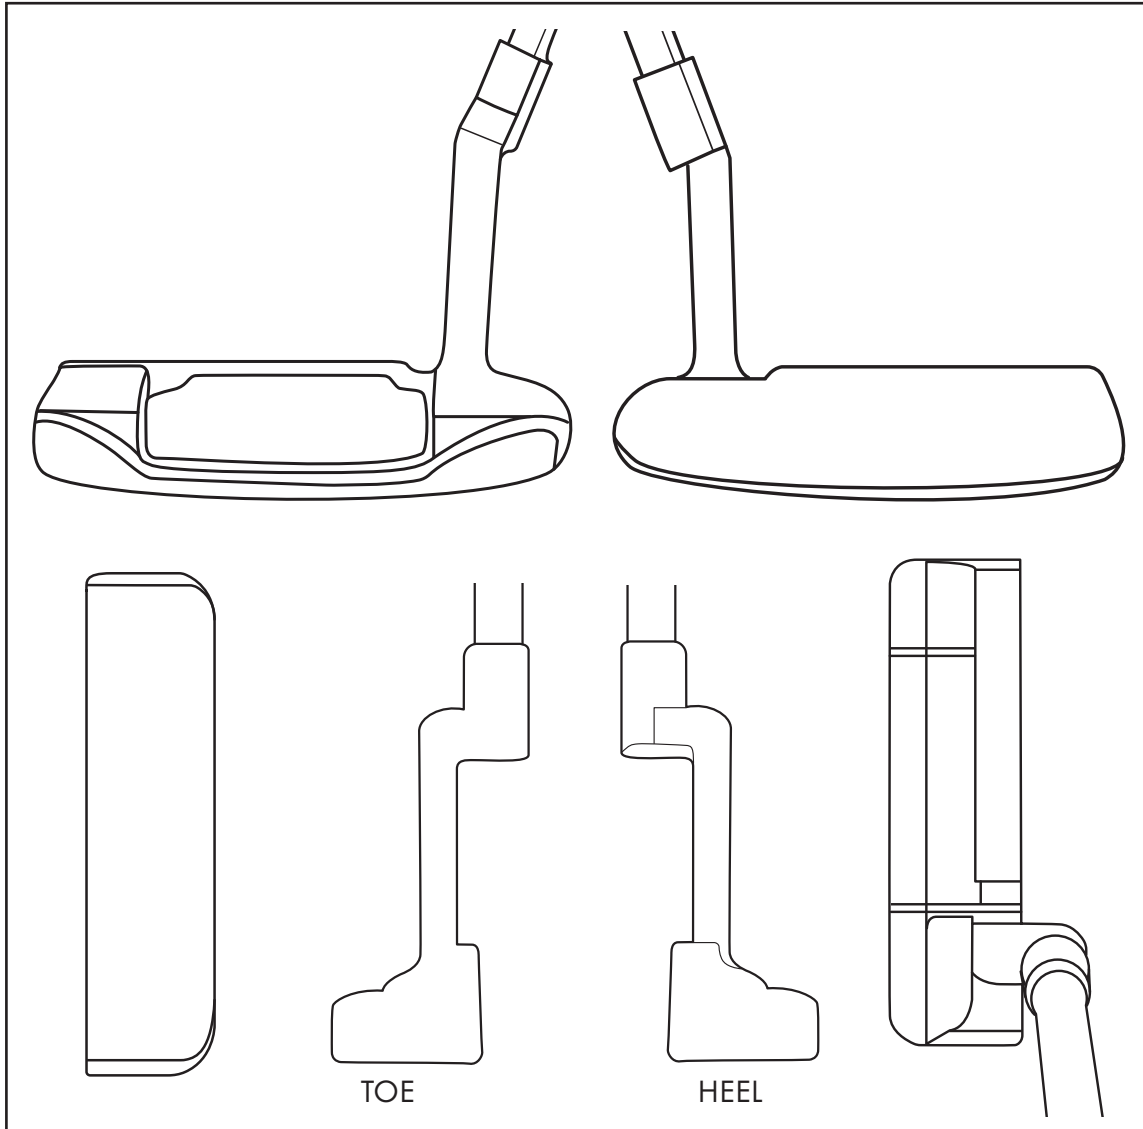

CUSTOM SLED WORKS

2826 WILSHIRE DR. SALT LAKE CITY,
UT 84109 • 801-597-9995
CUSTOMSLEDWORKS.COM
DANIEL@CUSTOMSLEDWORKS.COM

TOE

HEEL

NOTES:

CLIENT: _____

MATERIAL AND FINISH: GSS in black diamond, oiled-leather carbon, GSS in rose gold, etc.

$

NECK STYLE/TYPE: Straight, Center, Hex Neck, Twisted, etc.

$

HEAD WEIGHT:

$

LIE (70°std.) / **LOFT** (4°std.) / **LENGTH**

$

SIGHT OPTION: Dot, line, stamp, welded bead, etc.

$

PAINT FILL (COLORS): See color options on back.

$

SHAFT SELECTION: KBS CT (included)

$

GRIP CHOICE:

$

EXTRAS

$

TOTAL COST

$

**APPROVED/
SIGNATURE:**

_____